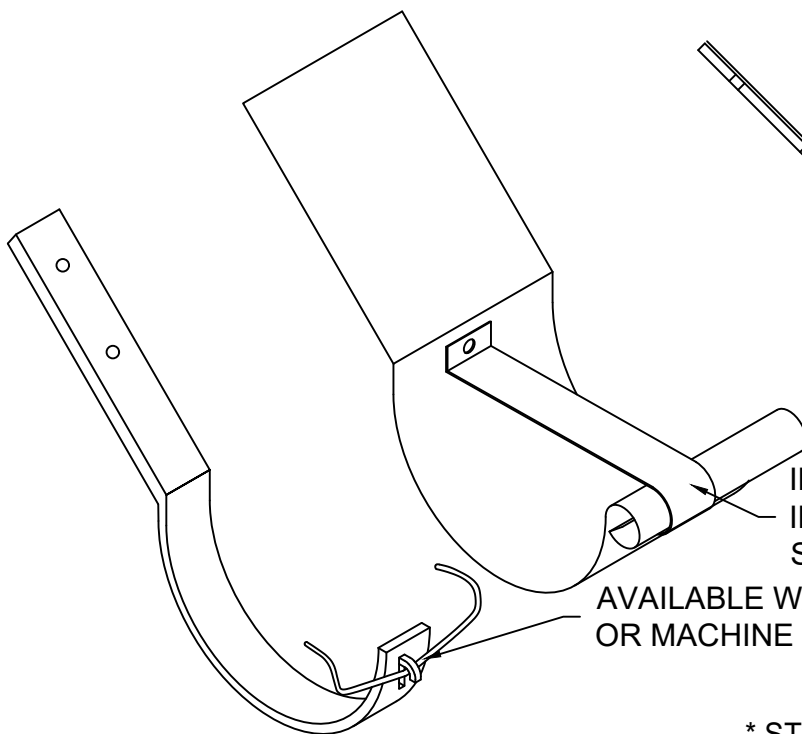

HALF ROUND GUTTER ISOMETRIC DRAWINGS OF HANGERS

5" - 8" HALF ROUND GUTTER & HANGER W/ INSIDE STRAP

HANGER SPECIFICATIONS

AVAILABLE MATERIALS

	Aluminum	Copper	Tin Coated Copper	Galvaneal	Galvanized
3/16" X 1" Hanger	●	●	●		
.063" X 1" Strap	●	●	●		
12 ga X 1" Hanger				●	●
20 ga X 1" Strap				●	●

* STRAP INCLUDED W/ 7" + HANGERS

5" - 8" HALF ROUND GUTTER & HANGER W/ INSIDE STRAP FOR ROOF MOUNT

INSIDE GUTTER STRAP,
INCLUDED W/ 7" + HANGERS;
SPACED BETWEEN HANGERS

AVAILABLE W/ SPRING CLIP
OR MACHINE BOLT

* STRAP INCLUDED W/ 7" + HANGERS

REV. '24