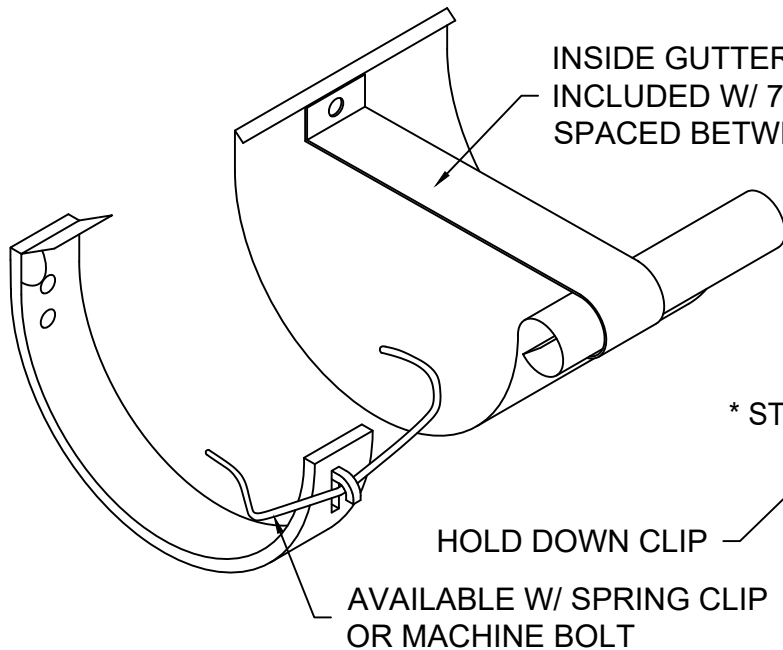

HALF ROUND GUTTER ISOMETRIC DRAWINGS OF HANGERS

5" - 8" HALF ROUND GUTTER & HANGER W/ INSIDE STRAP

HANGER SPECIFICATIONS

AVAILABLE MATERIALS

	Aluminum	Copper	Tin Coated Copper	Galvaneal	Galvanized
3/16" X 1" Hanger	●	●	●		
.063" X 1" Strap	●	●	●		
12 ga X 1" Hanger				●	●
20 ga X 1" Strap				●	●

* STRAP INCLUDED W/ 7" + HANGERS

5" - 8" HALF ROUND GUTTER & HANGER W/ INSIDE STRAP FOR ROOF MOUNT

INSIDE GUTTER STRAP,
INCLUDED W/ 7" + HANGERS;
SPACED BETWEEN HANGERS

AVAILABLE W/ SPRING CLIP
OR MACHINE BOLT

* STRAP INCLUDED W/ 7" + HANGERS

REV. '24