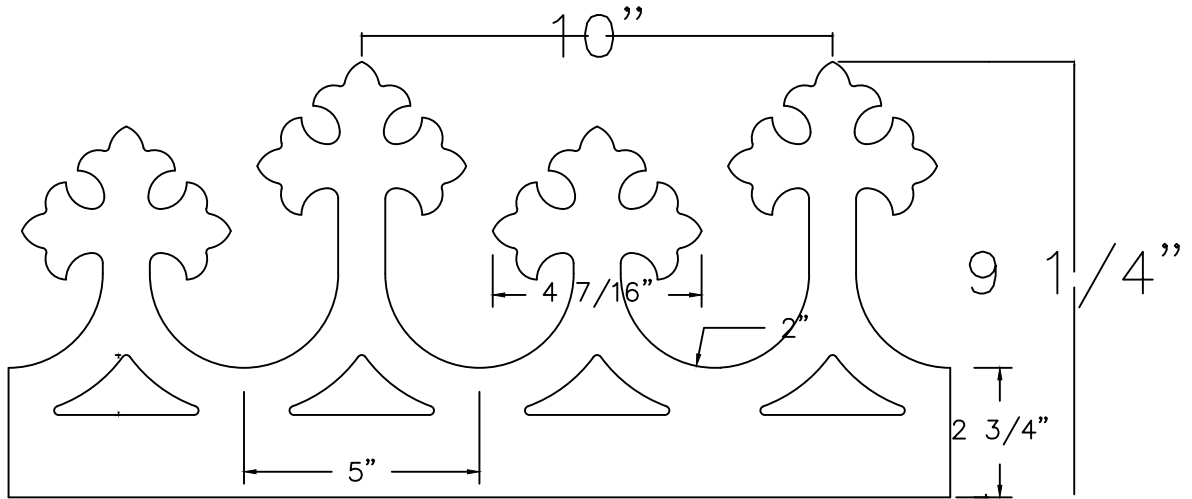

# CRESTING GOTHICUS

## MAGNA GOTHICUS

AVAILABLE MATERIALS: COPPER

NOTES: COMMON LENGTH 10' REPEATING PATTERN.