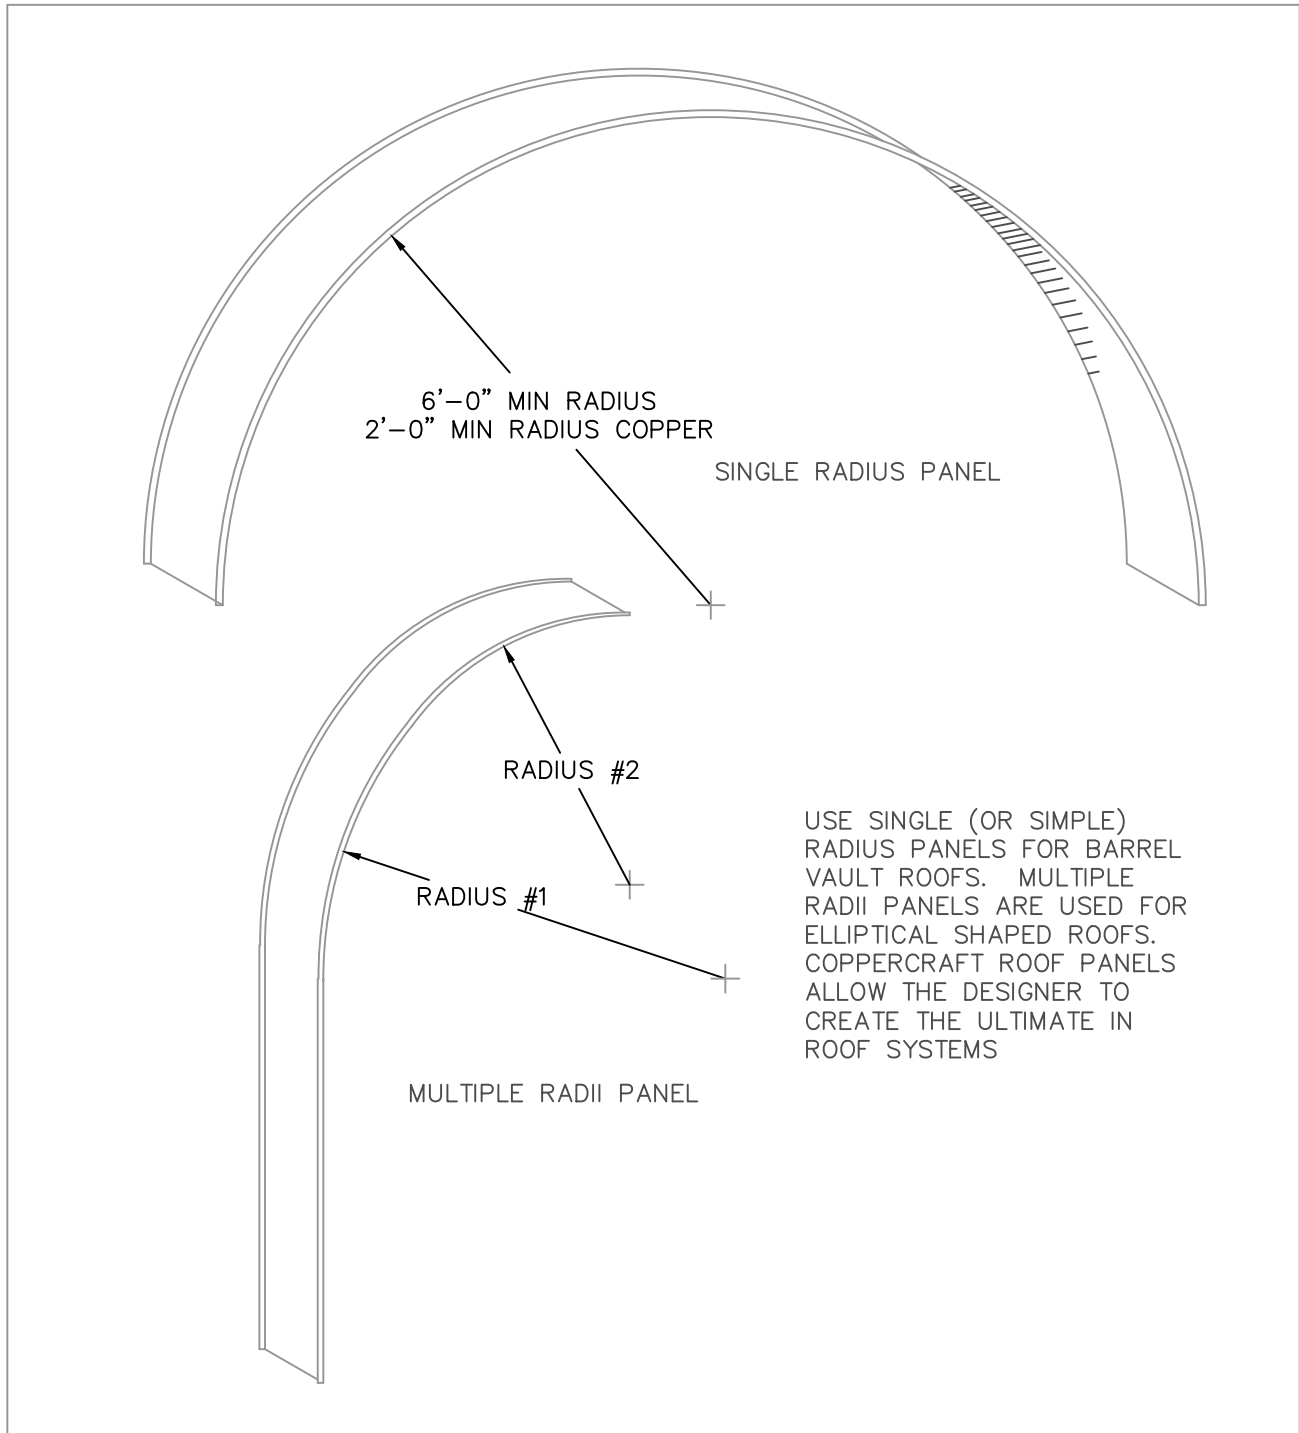

# CURVED PANELS

## AVAILABLE MATERIALS:

REV. '24

COPPER      FREEDOM GRAY COPPER      PAINT GRIP STEEL      PREWEATHERED ZINC  
 PREFINISHED ALUMINUM/ STEEL      GALVANIZED

NOTES: CAN BE CURVED – CONVEX ONLY FOR DBL5/CONVEX OR CONCAVE FOR BATTEN CAP.  
 CLIPS FIGURES AT 12" ON CENTER TYPICAL.