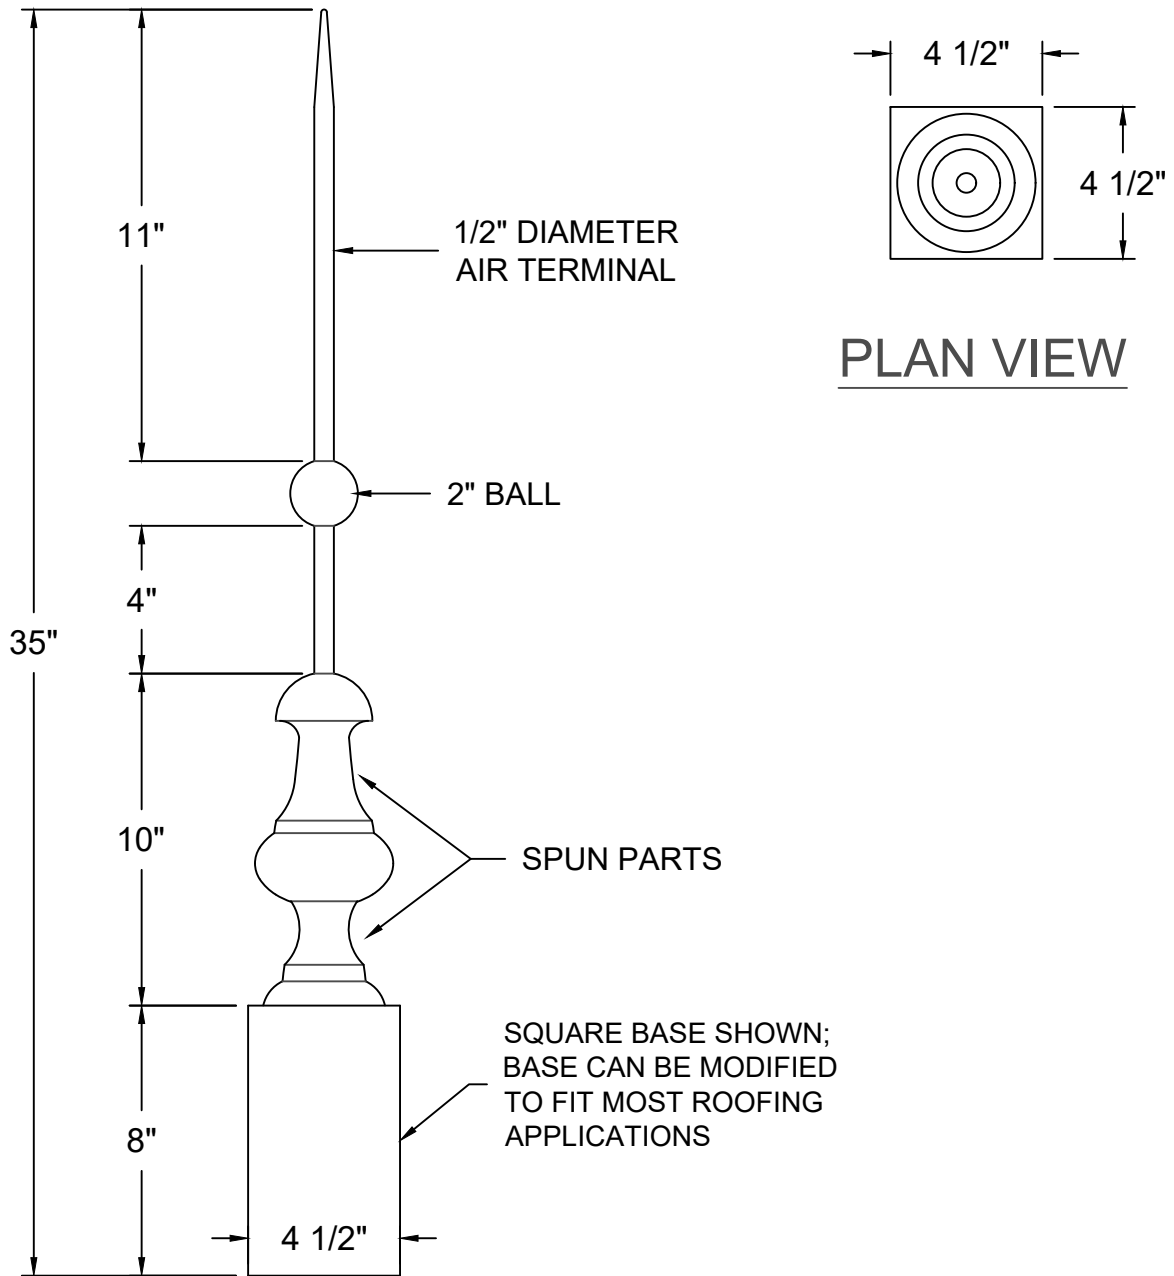

SPIRE THE VASE

REV. '24

AVAILABLE MATERIALS:

COPPER

FREEDOM GRAY COPPER

MILL FINISH/ POST PAINTED ALUMINUM

WEIGHT: VARIES DEPENDING ON ROOF CONDITION, ROOF SLOPE AND MATERIAL

INSTALLATION: SEAL THE MOUNTING BRACKET (PROVIDED) TO THE ROOF SURFACE FOR A WATERTIGHT INSTALLATION. SET SPIRE BASE OVER MOUNTING BRACKET AND ATTACH USING FASTENERS PROVIDED. SPECIFY ROOF SLOPE FOR BRACKETS.

OTHER: AVAILABLE WITH OTHER BASE OPTIONS FOR VARIOUS ROOF CONDITIONS. PROVIDE ROOF SLOPE.

OPTIONS: AVAILABLE WITH LIGHTNING PROTECTION KIT. CONTINUE L.P. SYSTEM AS PER LOCAL CODE BY QUALIFIED LIGHTNING PROTECTION INSTALLERS.

**copper
craft**
A FLACK GLOBAL METALS COMPANY