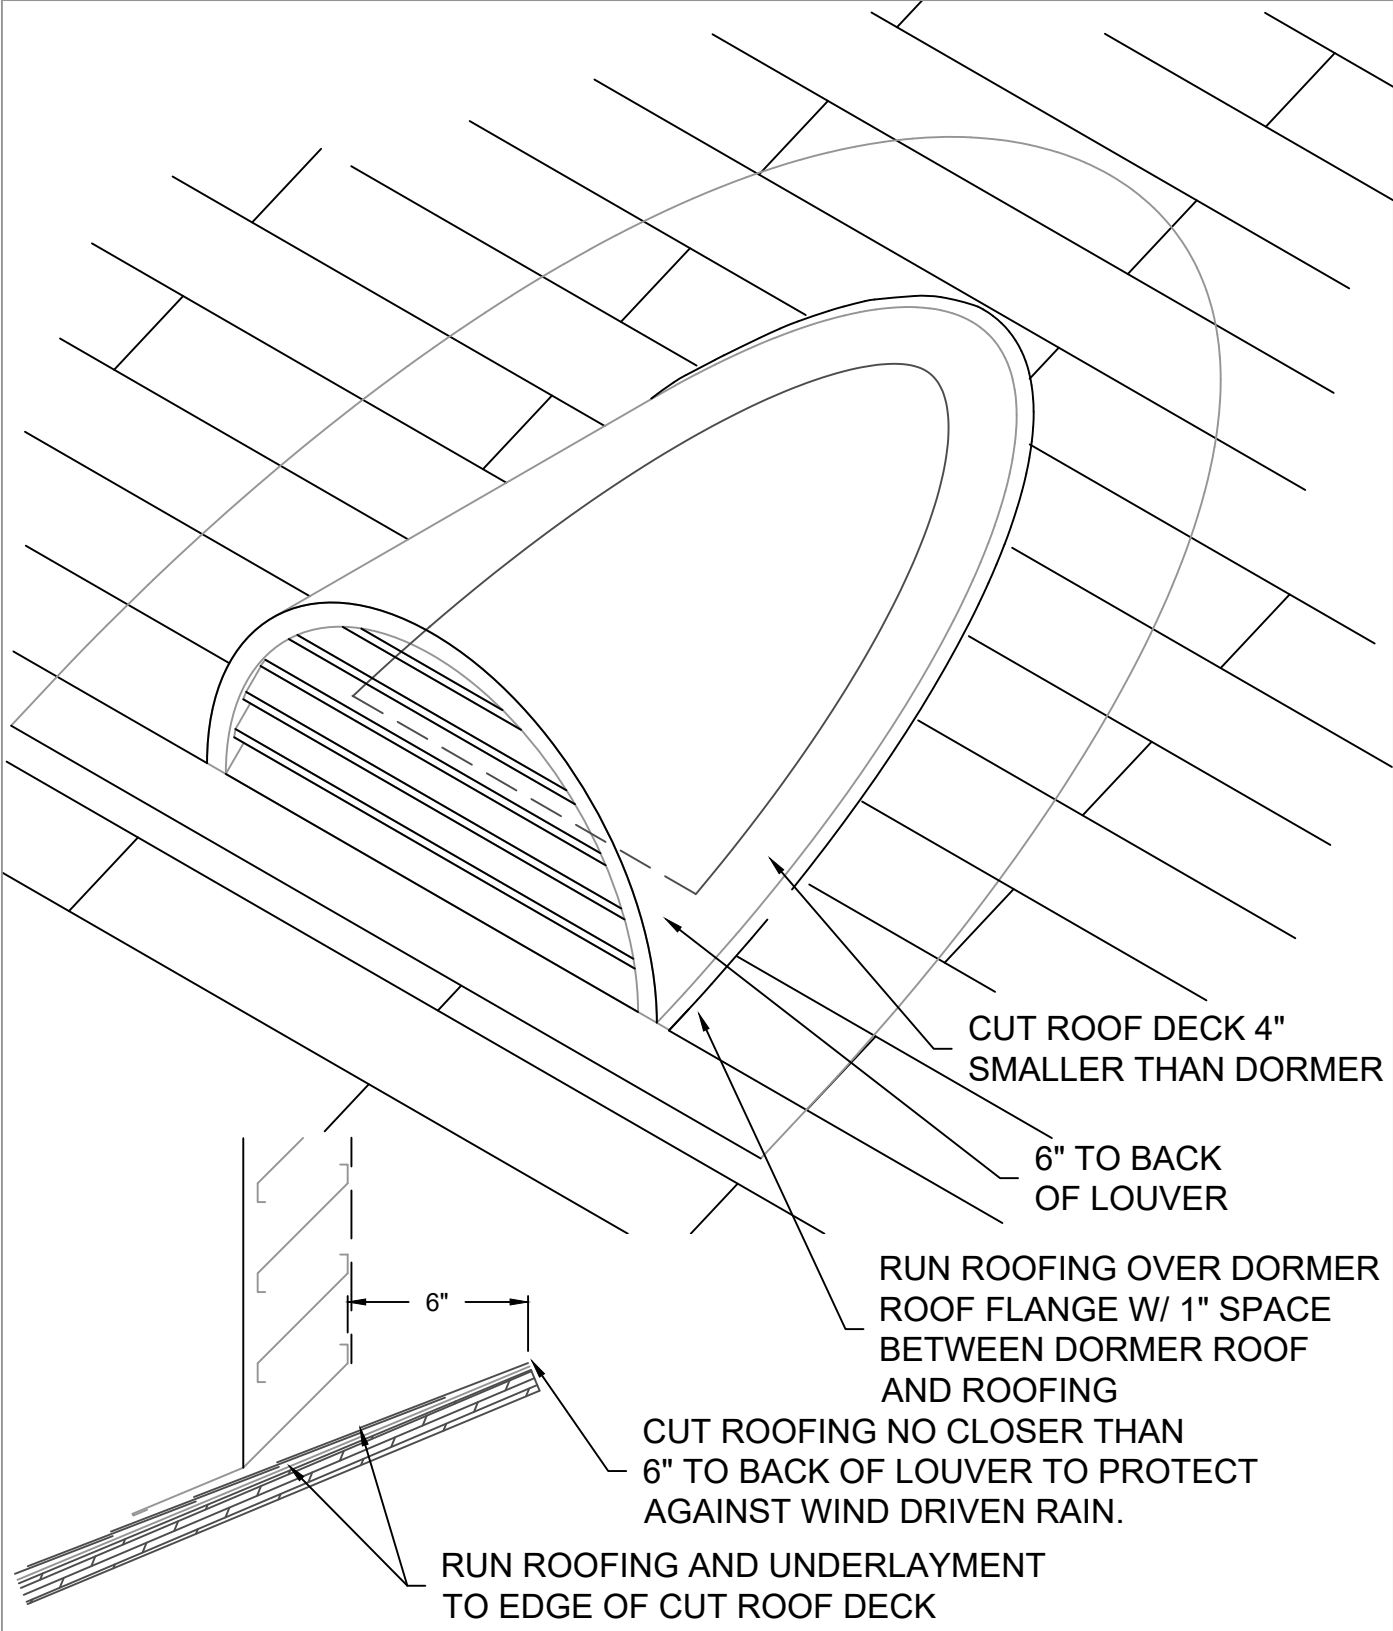

TYPICAL DORMER INSTALLATION FOR SLATE/ SHINGLE ROOF

REV. 4/1/24