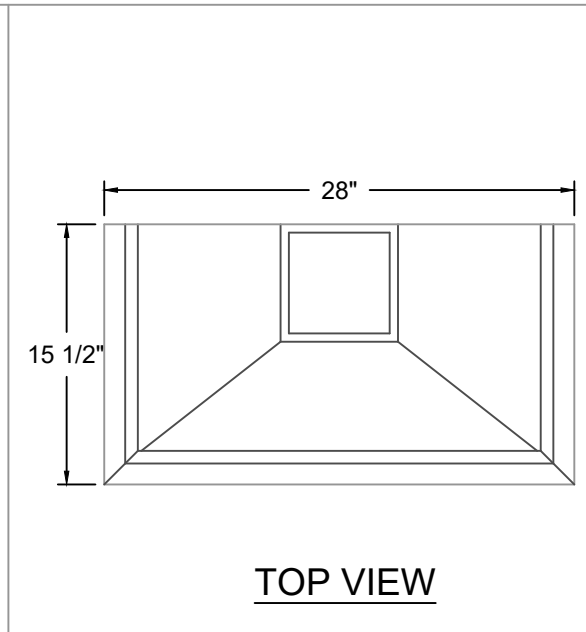

CONDUCTOR HEADS THE SOUTHAMPTON

AVAILABLE MATERIALS

COPPER FREEDOM GRAY COPPER PAINT GRIP STEEL PREWEATHERED ZINC

MILL FINISHED ALUMINUM GALVANIZED

REV. '24