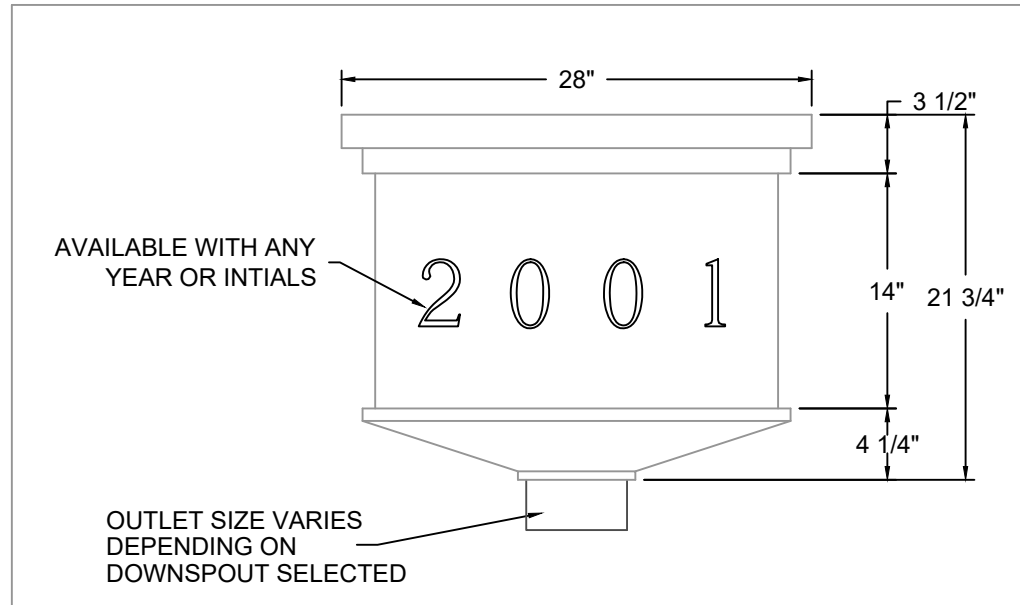

CONDUCTOR HEADS THE SOUTHAMPTON

AVAILABLE MATERIALS

COPPER FREEDOM GRAY COPPER PAINT GRIP STEEL PREWEATHERED ZINC

MILL FINISHED ALUMINUM GALVANIZED

REV. '24