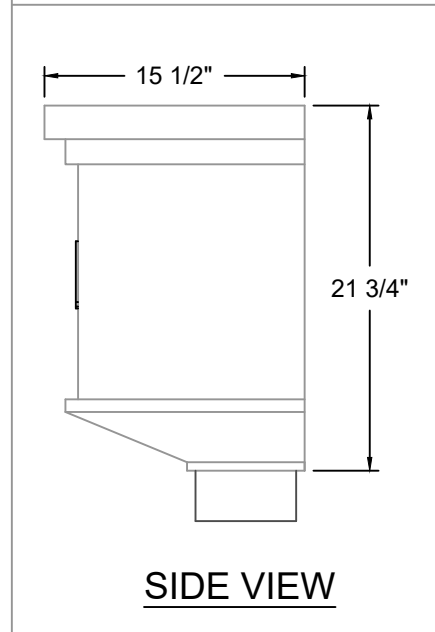

CONDUCTOR HEADS THE SOUTHAMPTON

AVAILABLE MATERIALS

COPPER FREEDOM GRAY COPPER PAINT GRIP STEEL PREWEATHERED ZINC

MILL FINISHED ALUMINUM GALVANIZED

REV. '24