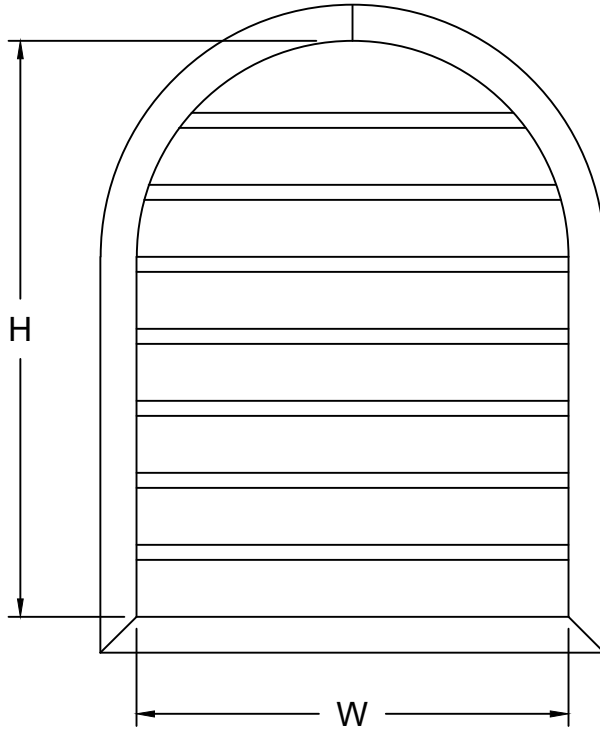

LOUVER ROUNDTOP

STANDARD SIZES AVAILABLE:	W	H	FREE AREA:
	18"	24"	122.9 SQ. IN.
	18"	36"	200.6 SQ. IN.
	24"	36"	261.7 SQ. IN.
	24"	48"	365.4 SQ. IN.

REV. '24

AVAILABLE MATERIALS:	PREFINISHED ALUMINUM/STEEL	PAINT GRIP STEEL
COPPER	FREEDOM GRAY COPPER	PREWEATHERED ZINC

- WEIGHT:** VARIES DEPENDING ON SIZE AND MATERIAL
- INSTALLATION:** USE IN VERTICAL APPLICATION ONLY. LOUVER IS SOLDERED WATERTIGHT AROUND FLANGE. OPENING SHOULD BE 1/2" LARGER THAN LOUVER OVERALL.
- OTHER INFORMATION:** ABOVE DIMENSIONS DO NOT INCLUDE 1-1/2" FLANGE. AVAILABLE WITH NAILING FLANGE OR CEE FRAME CONSTRUCTION.
- OTHER:** AVAILABLE WITH INSECT SCREEN OR BLANK OFF PANEL OF COMPATIBLE MATERIAL