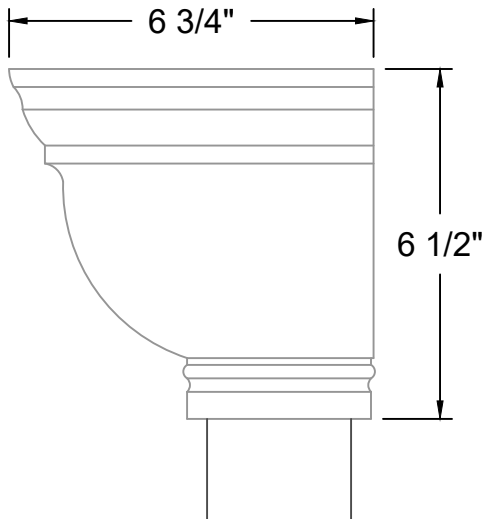

CONDUCTOR HEADS

THE MINI-HEATH

OUTLET FOR 3" RND.
DOWNSPOUT ONLY

SIDE VIEW

TOP VIEW

AVAILABLE MATERIALS
PAINT GRIP STEEL

COPPER

MILL FINISHED ALUMINUM