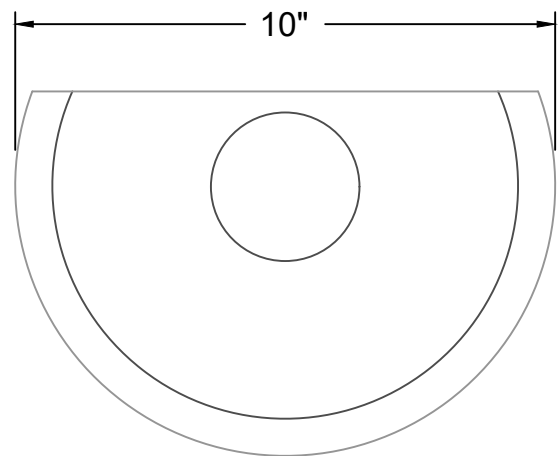

CONDUCTOR HEADS

THE MINI-HEATH

OUTLET FOR 3" RND.
DOWNSPOUT ONLY

SIDE VIEW

TOP VIEW

AVAILABLE MATERIALS
PAINT GRIP STEEL

COPPER

MILL FINISHED ALUMINUM