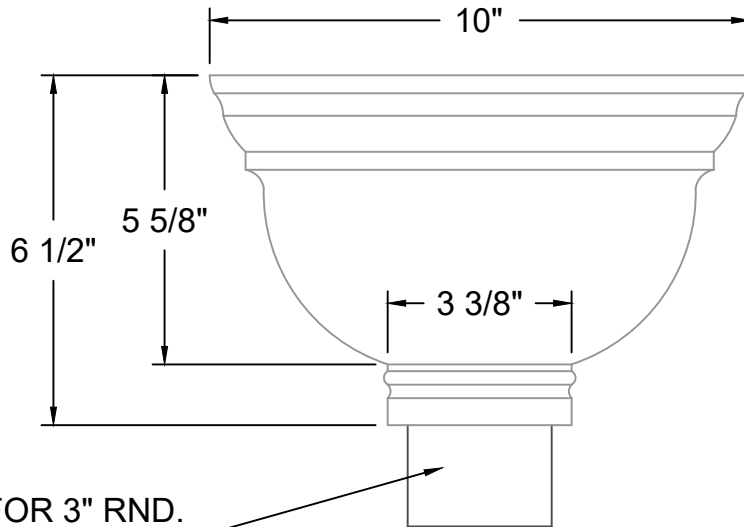

CONDUCTOR HEADS

THE MINI-HEATH

OUTLET FOR 3" RND.
DOWNSPOUT ONLY

SIDE VIEW

TOP VIEW

AVAILABLE MATERIALS
PAINT GRIP STEEL

COPPER

MILL FINISHED ALUMINUM