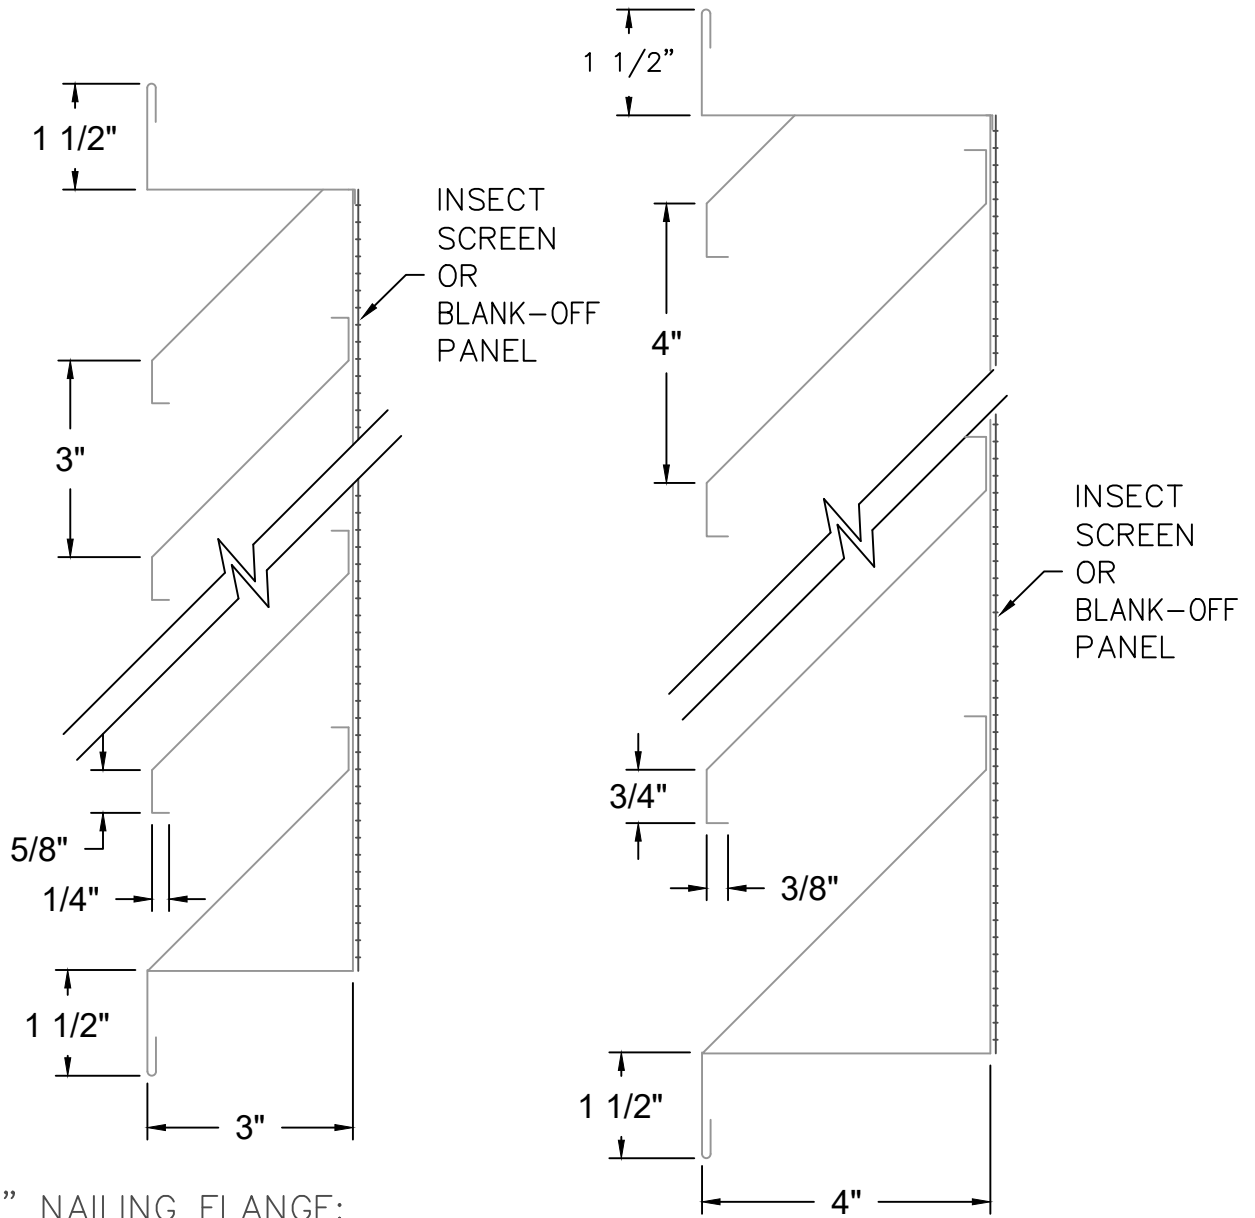

# LOUVER SECTION

1 1/2" NAILING FLANGE:

CEE FRAME CONSTRUCTION:

REV. '24