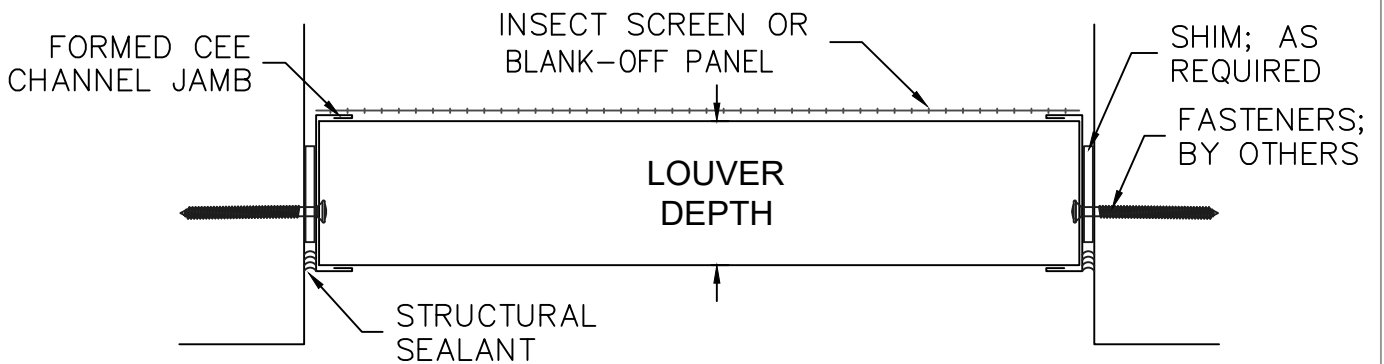

# LOUVER SECTION

1 1/2" NAILING FLANGE:

CEE FRAME CONSTRUCTION:

REV. '24