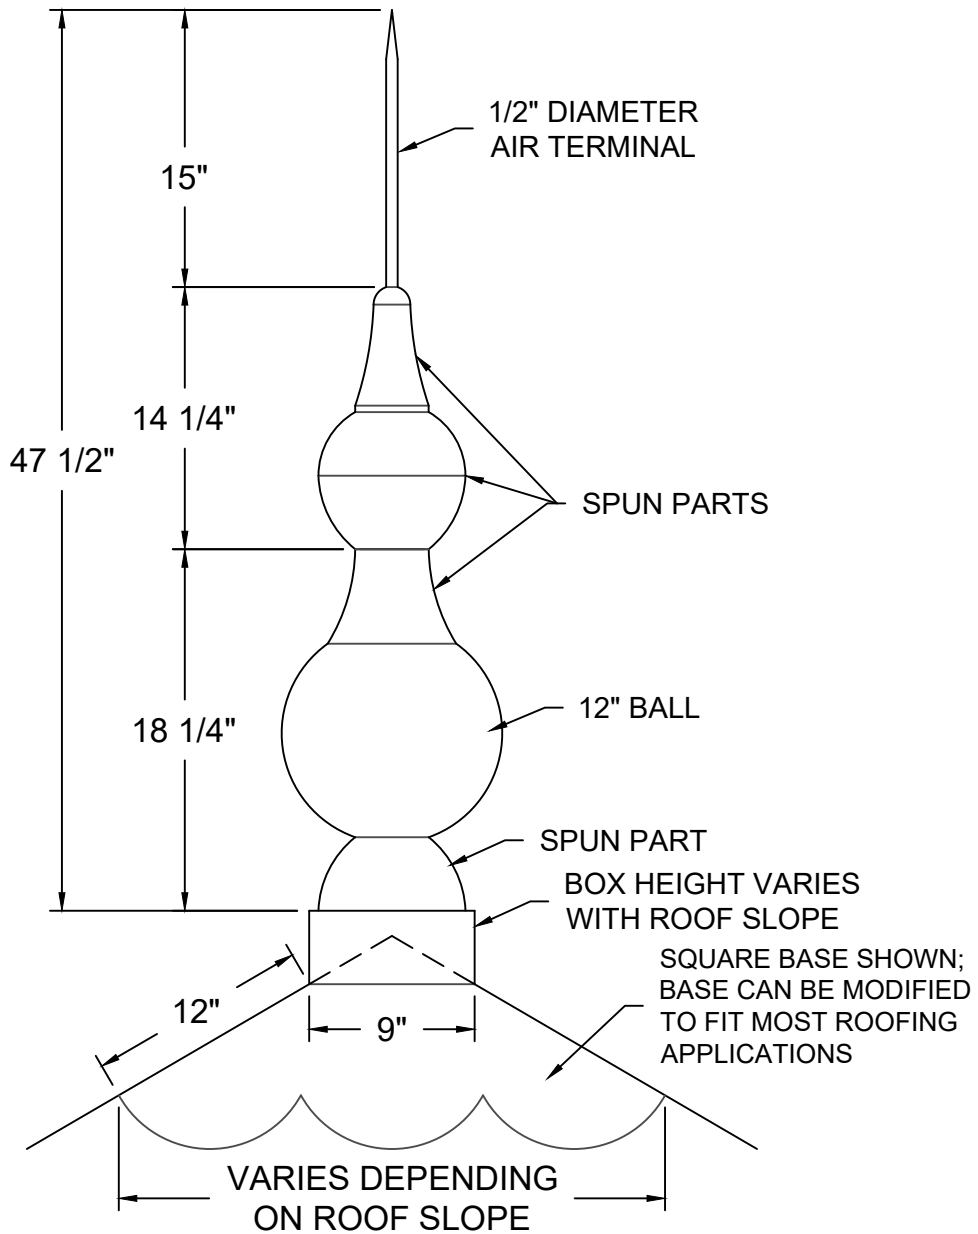

SPIRE THE LORRAINE

REV. '24

AVAILABLE MATERIALS:

COPPER

FREEDOM GRAY COPPER

MILL FINISH/ POST PAINTED ALUMINUM

WEIGHT: VARIES DEPENDING ON ROOF CONDITION, ROOF SLOPE AND MATERIAL

OTHER: AVAILABLE WITH OTHER BASE OPTIONS FOR VARIOUS ROOF CONDITIONS. PROVIDE ROOF SLOPE.

INSTALLATION: FASTEN THROUGH 12" ROOF FLANGE WITH FASTENERS PROVIDED. SEAL WITH SEALANT FOR A WATERTIGHT INSTALLATION.

OPTIONS: AVAILABLE WITH LIGHTNING PROTECTION KIT. CONTINUE L.P. SYSTEM AS PER LOCAL CODE BY QUALIFIED LIGHTNING PROTECTION INSTALLERS.