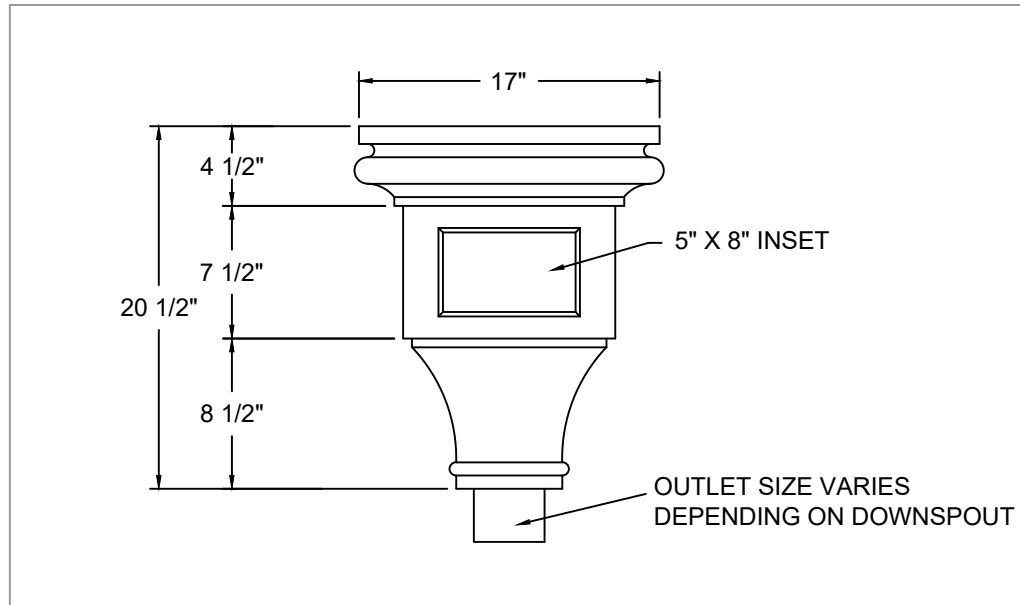

# CONDUCTOR HEADS THE CHURCHILL

AVAILABLE MATERIALS: REV. '24  
 COPPER    FREEDOM GRAY COPPER    PAINT GRIP STEEL    PREWEATHERED ZINC  
 MILL FINISHED ALUMINUM    GALVANIZED