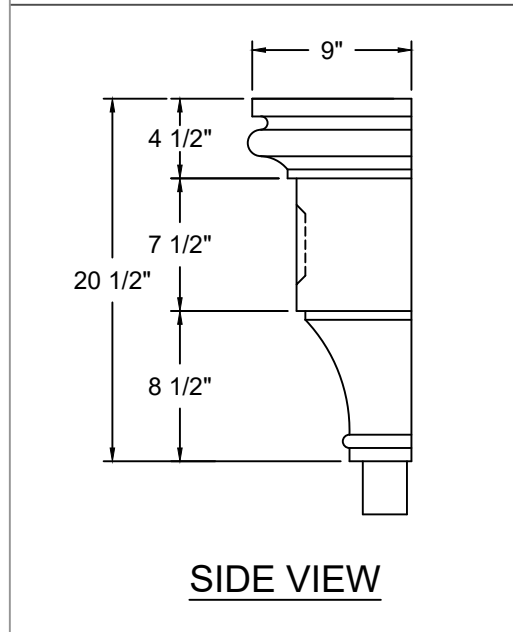

# CONDUCTOR HEADS THE CHURCHILL

AVAILABLE MATERIALS: REV. '24  
 COPPER    FREEDOM GRAY COPPER    PAINT GRIP STEEL    PREWEATHERED ZINC  
 MILL FINISHED ALUMINUM    GALVANIZED