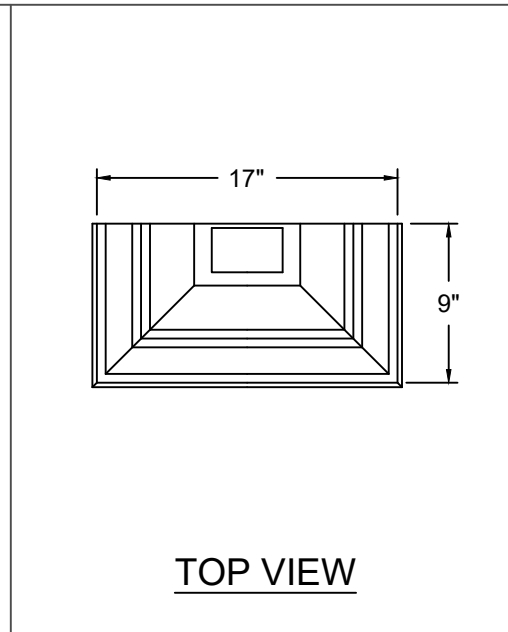

# CONDUCTOR HEADS THE CHURCHILL

AVAILABLE MATERIALS: REV. '24  
 COPPER    FREEDOM GRAY COPPER    PAINT GRIP STEEL    PREWEATHERED ZINC  
 MILL FINISHED ALUMINUM    GALVANIZED