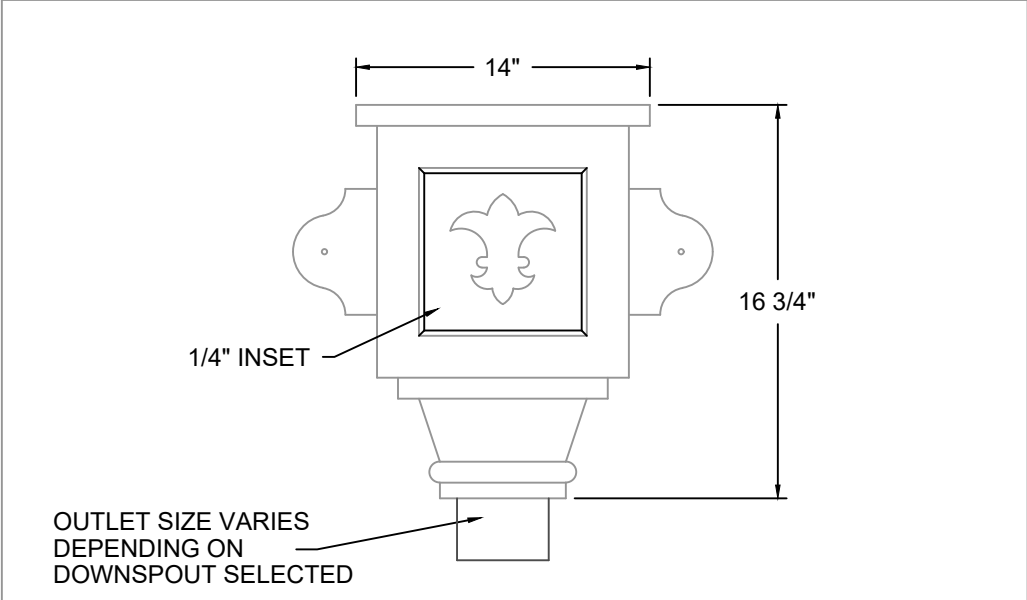

CONDUCTOR HEADS THE CHESTERFIELD

AVAILABLE MATERIALS PRE WEATHERED ZINC GALVANIZED REV. '24
COPPER FREEDOM GRAY COPPER PAINT GRIP STEEL