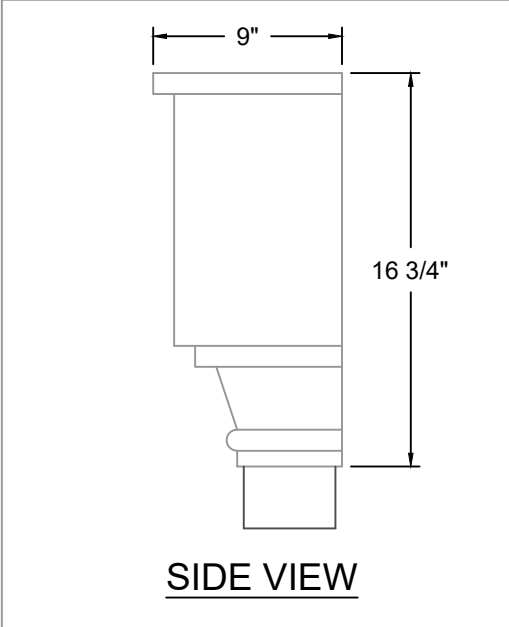

CONDUCTOR HEADS THE CHESTERFIELD

AVAILABLE MATERIALS PRE WEATHERED ZINC GALVANIZED REV. '24
COPPER FREEDOM GRAY COPPER PAINT GRIP STEEL