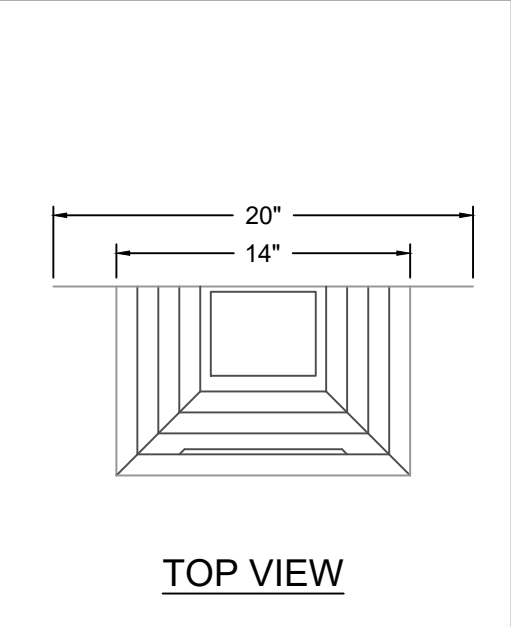

CONDUCTOR HEADS THE CHESTERFIELD

AVAILABLE MATERIALS PRE WEATHERED ZINC GALVANIZED REV. '24
COPPER FREEDOM GRAY COPPER PAINT GRIP STEEL