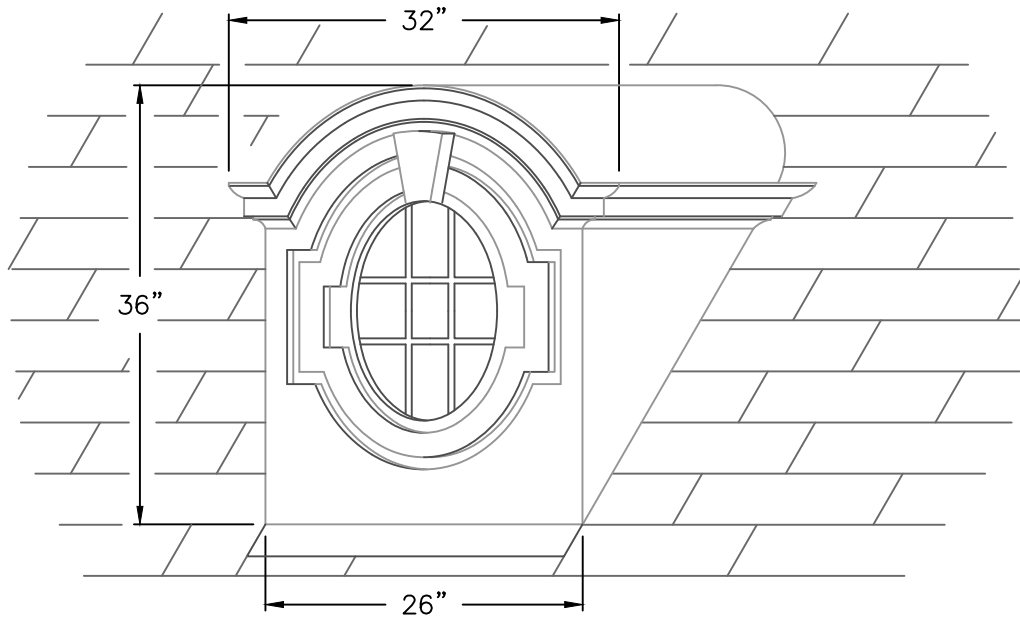

WINDOW DORMER CHATEAU

12" FLANGE SOLDERED
WATERTIGHT

AVAILABLE MATERIALS:

REV. '24

COPPER

FREEDOM GRAY COPPER

PREWEATHERED ZINC

PAINT GRIP STEEL

INSTALLATION:

MARK OPENING IN ROOF DECK ON DESIRED COURSE. CUT OPENING IN DECK. POSITION DORMER OVER OPENING AND FASTEN TO DECK.

OTHER INFORMATION:

SPECIFY EXACT ROOF PITCH.

OTHER:

GLASS IS 1/4" TEMPERED IN CLEAR. AVAILABLE WITH LOUVERS. SPECIFY IF RECEIVING INTERIOR FINISH OUT. INSULATION AND DRYWALL BY OTHERS AS GLASS WOULD BE 5/8 INSULATED IN CLEAR.