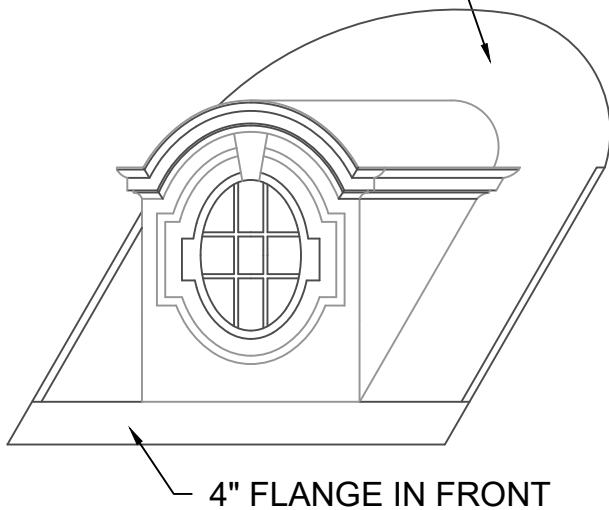

WINDOW DORMER CHATEAU

12" FLANGE SOLDERED
WATERTIGHT

AVAILABLE MATERIALS:

REV. '24

COPPER

FREEDOM GRAY COPPER

PREWEATHERED ZINC

PAINT GRIP STEEL

INSTALLATION:

MARK OPENING IN ROOF DECK ON DESIRED COURSE. CUT OPENING IN DECK. POSITION DORMER OVER OPENING AND FASTEN TO DECK.

OTHER INFORMATION:

SPECIFY EXACT ROOF PITCH.

OTHER:

GLASS IS 1/4" TEMPERED IN CLEAR. AVAILABLE WITH LOUVERS. SPECIFY IF RECEIVING INTERIOR FINISH OUT. INSULATION AND DRYWALL BY OTHERS AS GLASS WOULD BE 5/8 INSULATED IN CLEAR.