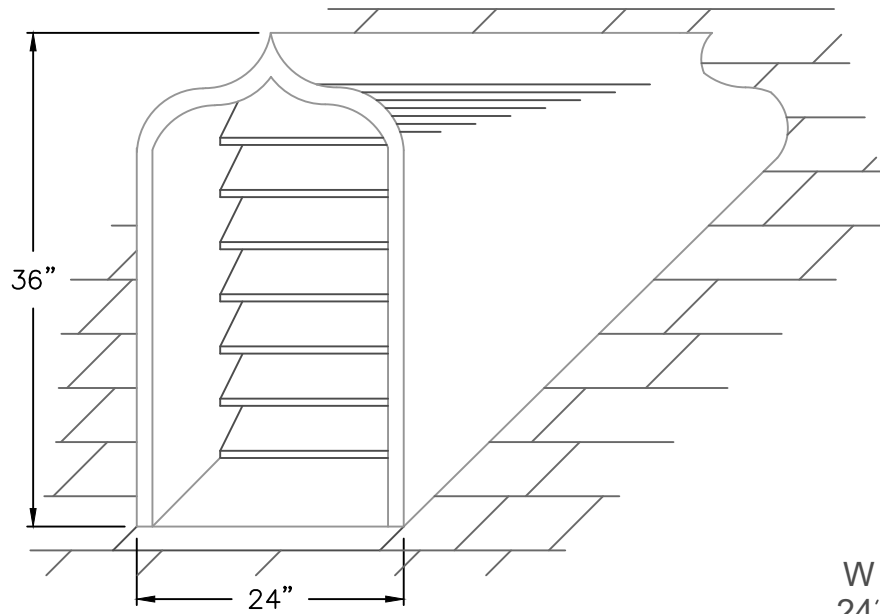

LOUVER DORMER CAVALIER

LOUVER		
W	H	DEPTH
24"	36"	4"

12" FLANGE SOLDERED
WATERTIGHT

4" DEEP LOUVER W/ BUG
SCREEN, SET BACK 4"

LOUVER FREE AREA:
168 SQ.IN.

AVAILABLE MATERIALS:

REV. '24

COPPER

FREEDOM GRAY COPPER

PREWEATHERED ZINC

PAINT GRIP STEEL

INSTALLATION:

MARK OPENING IN ROOF DECK ON DESIRED COURSE. CUT OPENING IN DECK. POSITION DORMER OVER OPENING AND FASTEN TO DECK.

ORDER INFORMATION:

SPECIFY EXACT ROOF PITCH.