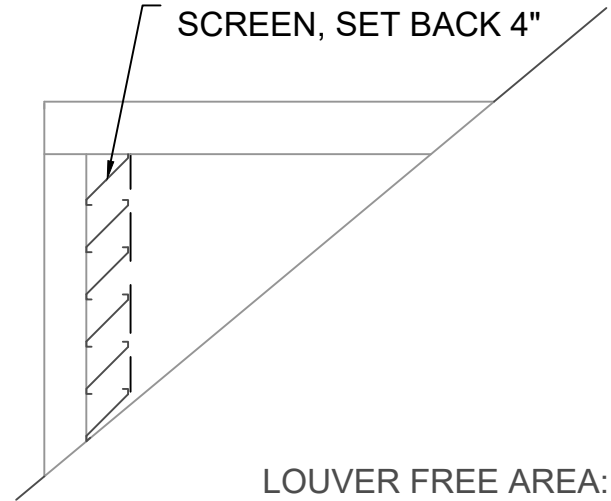

LOUVER DORMER CAVALIER

LOUVER		
W	H	DEPTH
24"	36"	4"

12" FLANGE SOLDERED
WATERTIGHT

4" DEEP LOUVER W/ BUG
SCREEN, SET BACK 4"

LOUVER FREE AREA:
168 SQ.IN.

AVAILABLE MATERIALS:

REV. '24

COPPER

FREEDOM GRAY COPPER

PREWEATHERED ZINC

PAINT GRIP STEEL

INSTALLATION:

MARK OPENING IN ROOF DECK ON DESIRED COURSE. CUT OPENING IN DECK. POSITION DORMER OVER OPENING AND FASTEN TO DECK.

ORDER INFORMATION:

SPECIFY EXACT ROOF PITCH.