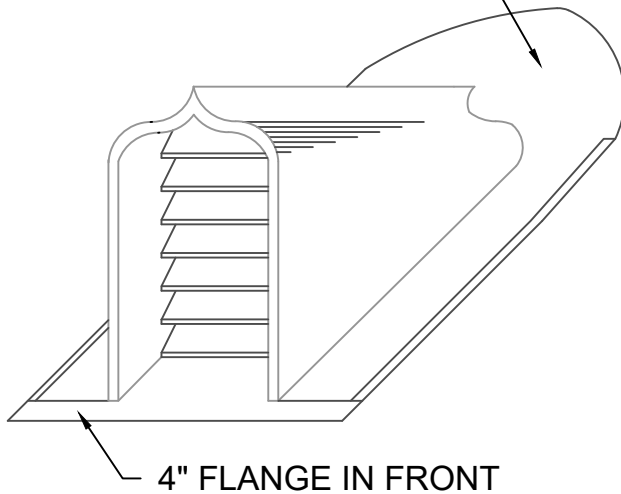

LOUVER DORMER CAVALIER

LOUVER		
W	H	DEPTH
24"	36"	4"

12" FLANGE SOLDERED
WATERTIGHT

4" DEEP LOUVER W/ BUG
SCREEN, SET BACK 4"

LOUVER FREE AREA:
168 SQ.IN.

AVAILABLE MATERIALS:

REV. '24

COPPER

FREEDOM GRAY COPPER

PREWEATHERED ZINC

PAINT GRIP STEEL

INSTALLATION:

MARK OPENING IN ROOF DECK ON DESIRED COURSE. CUT OPENING IN DECK. POSITION DORMER OVER OPENING AND FASTEN TO DECK.

ORDER INFORMATION:

SPECIFY EXACT ROOF PITCH.