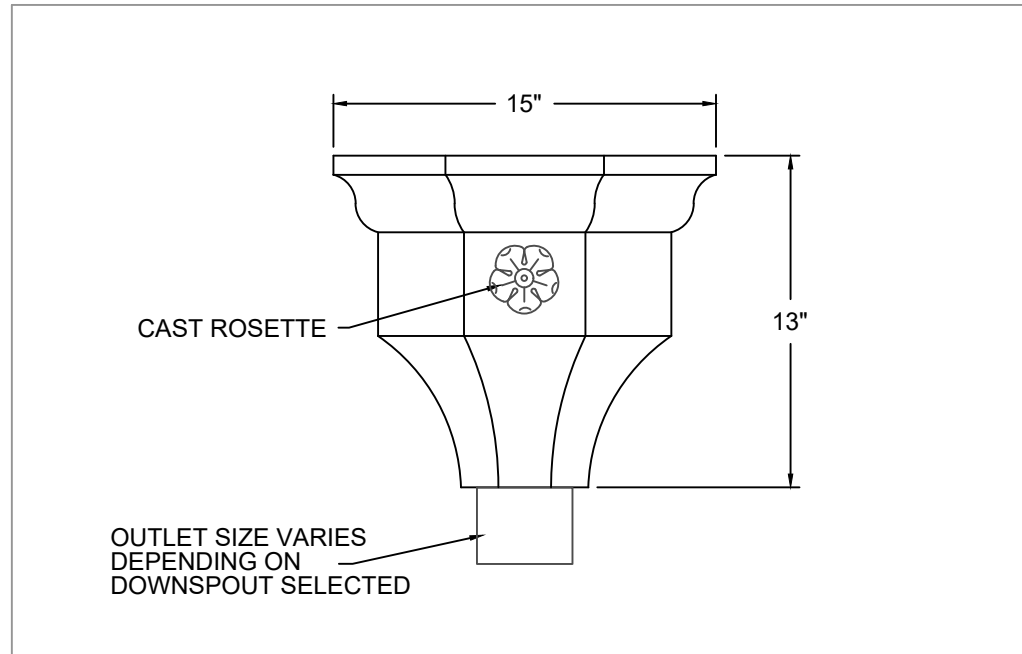

# CONDUCTOR HEADS THE CANTERBURY

AVAILABLE MATERIALS  
 COPPER    FREEDOM GRAY COPPER    PAINT GRIP STEEL    PREWEATHERED ZINC  
 MILL FINISHED ALUMINUM    GALVANIZED

REV. '24