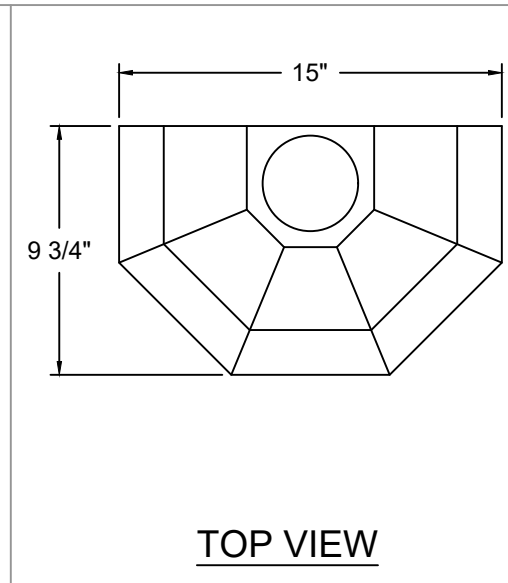

# CONDUCTOR HEADS THE CANTERBURY

AVAILABLE MATERIALS  
 COPPER    FREEDOM GRAY COPPER    PAINT GRIP STEEL    PREWEATHERED ZINC  
 MILL FINISHED ALUMINUM    GALVANIZED

REV. '24