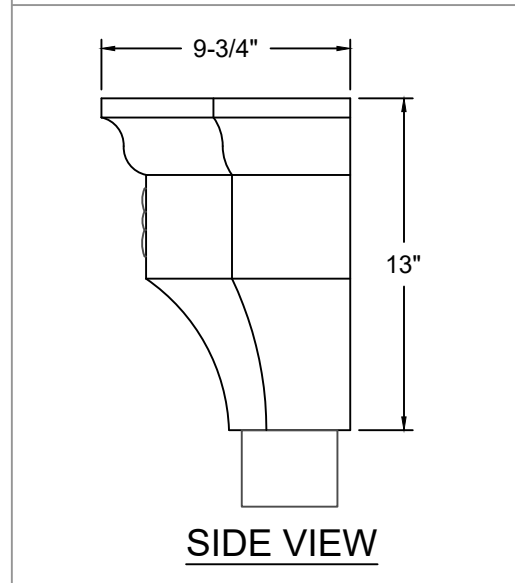

# CONDUCTOR HEADS THE CANTERBURY

AVAILABLE MATERIALS  
 COPPER    FREEDOM GRAY COPPER    PAINT GRIP STEEL    PREWEATHERED ZINC  
 MILL FINISHED ALUMINUM    GALVANIZED

REV. '24