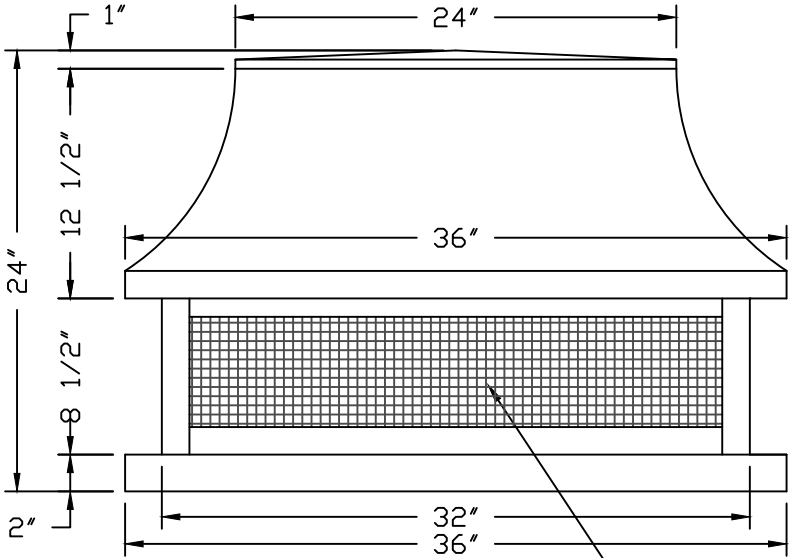

CHIMNEY CAPS THE ASPEN

FRONT VIEW

SIDE VIEW

REV. '24

AVAILABLE MATERIALS:

COPPER FREEDOM GRAY COPPER PREFINISHED ALUMINUM/ STEEL

INSTALLATION: 1. SET CHIMNEY CAP OVER CHIMNEY. 2. FASTEN WITH STAINLESS STEEL FASTENERS OR MASONRY ANCHORS TO 2" VERTICAL SIDE.

OTHER INFORMATION: PROVIDE SIZE AND SHAPE OF CHIMNEY CAP. DIMENSIONS SHOWN ARE STANDARD. OTHER SIZES AVAILABLE