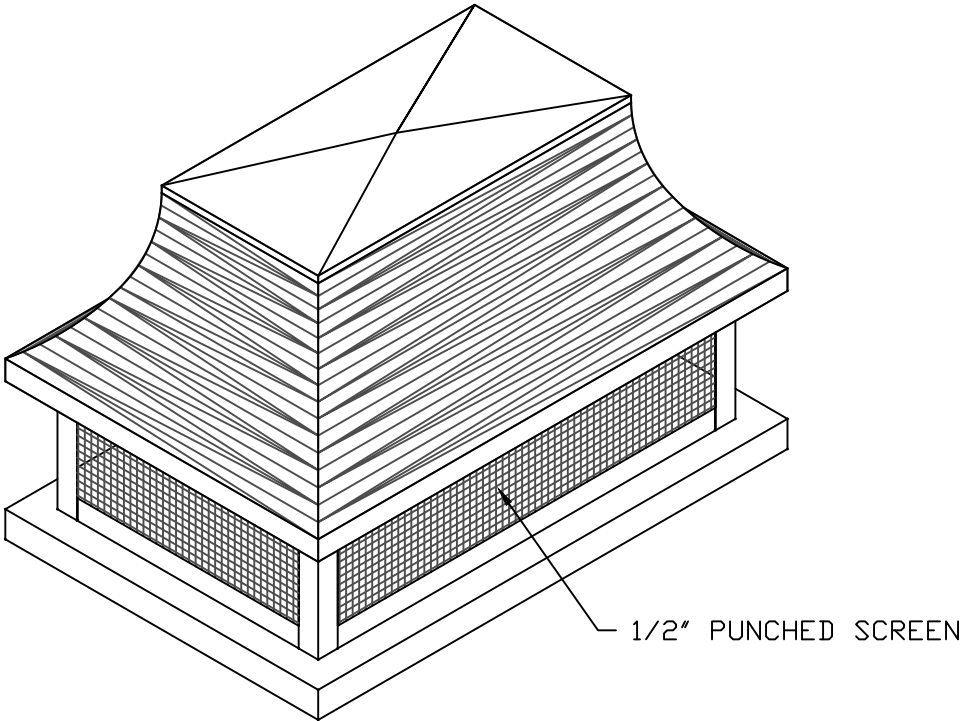

CHIMNEY CAPS THE ASPEN

FRONT VIEW

SIDE VIEW

REV. '24

AVAILABLE MATERIALS:

COPPER FREEDOM GRAY COPPER PREFINISHED ALUMINUM/ STEEL

INSTALLATION: 1. SET CHIMNEY CAP OVER CHIMNEY. 2. FASTEN WITH STAINLESS STEEL FASTENERS OR MASONRY ANCHORS TO 2" VERTICAL SIDE.

OTHER INFORMATION: PROVIDE SIZE AND SHAPE OF CHIMNEY CAP. DIMENSIONS SHOWN ARE STANDARD. OTHER SIZES AVAILABLE