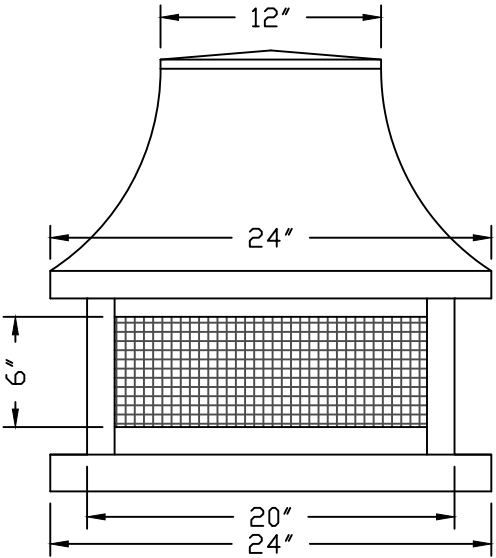

CHIMNEY CAPS THE ASPEN

FRONT VIEW

SIDE VIEW

REV. '24

AVAILABLE MATERIALS:

COPPER FREEDOM GRAY COPPER PREFINISHED ALUMINUM/ STEEL

INSTALLATION: 1. SET CHIMNEY CAP OVER CHIMNEY. 2. FASTEN WITH STAINLESS STEEL FASTENERS OR MASONRY ANCHORS TO 2" VERTICAL SIDE.

OTHER INFORMATION: PROVIDE SIZE AND SHAPE OF CHIMNEY CAP. DIMENSIONS SHOWN ARE STANDARD. OTHER SIZES AVAILABLE