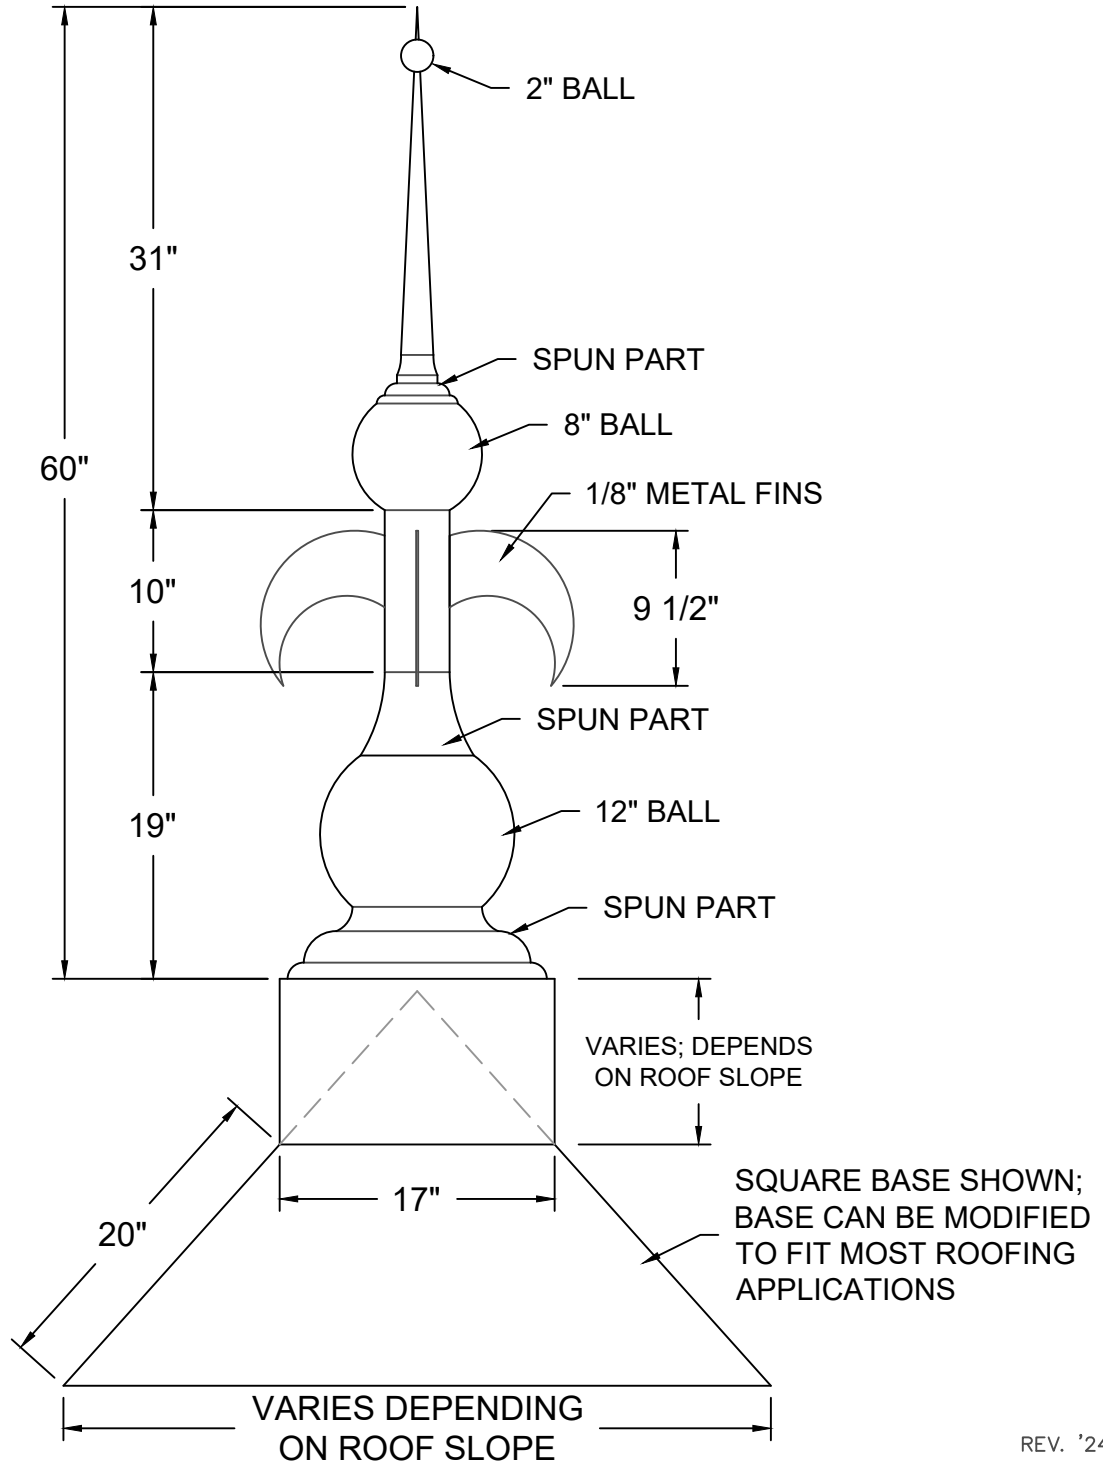

SPIRE THE ADMIRAL

REV. '24

AVAILABLE MATERIALS:

COPPER

FREEDOM GRAY COPPER

MILL FINISH/ POST PAINTED ALUMINUM

- WEIGHT: VARIES DEPENDING ON ROOF CONDITION, ROOF SLOPE AND MATERIAL
- OTHER: AVAILABLE WITH OTHER BASE OPTIONS FOR VARIOUS ROOF CONDITIONS. PROVIDE ROOF SLOPE.
- INSTALLATION: FASTEN THROUGH 20" ROOF FLANGE WITH FASTENERS PROVIDED. SEAL WITH SEALANT FOR A WATERTIGHT INSTALLATION.
- OPTIONS: AVAILABLE WITH LIGHTNING PROTECTION KIT. CONTINUE L.P. SYSTEM AS PER LOCAL CODE BY QUALIFIED LIGHTNING PROTECTION INSTALLERS.