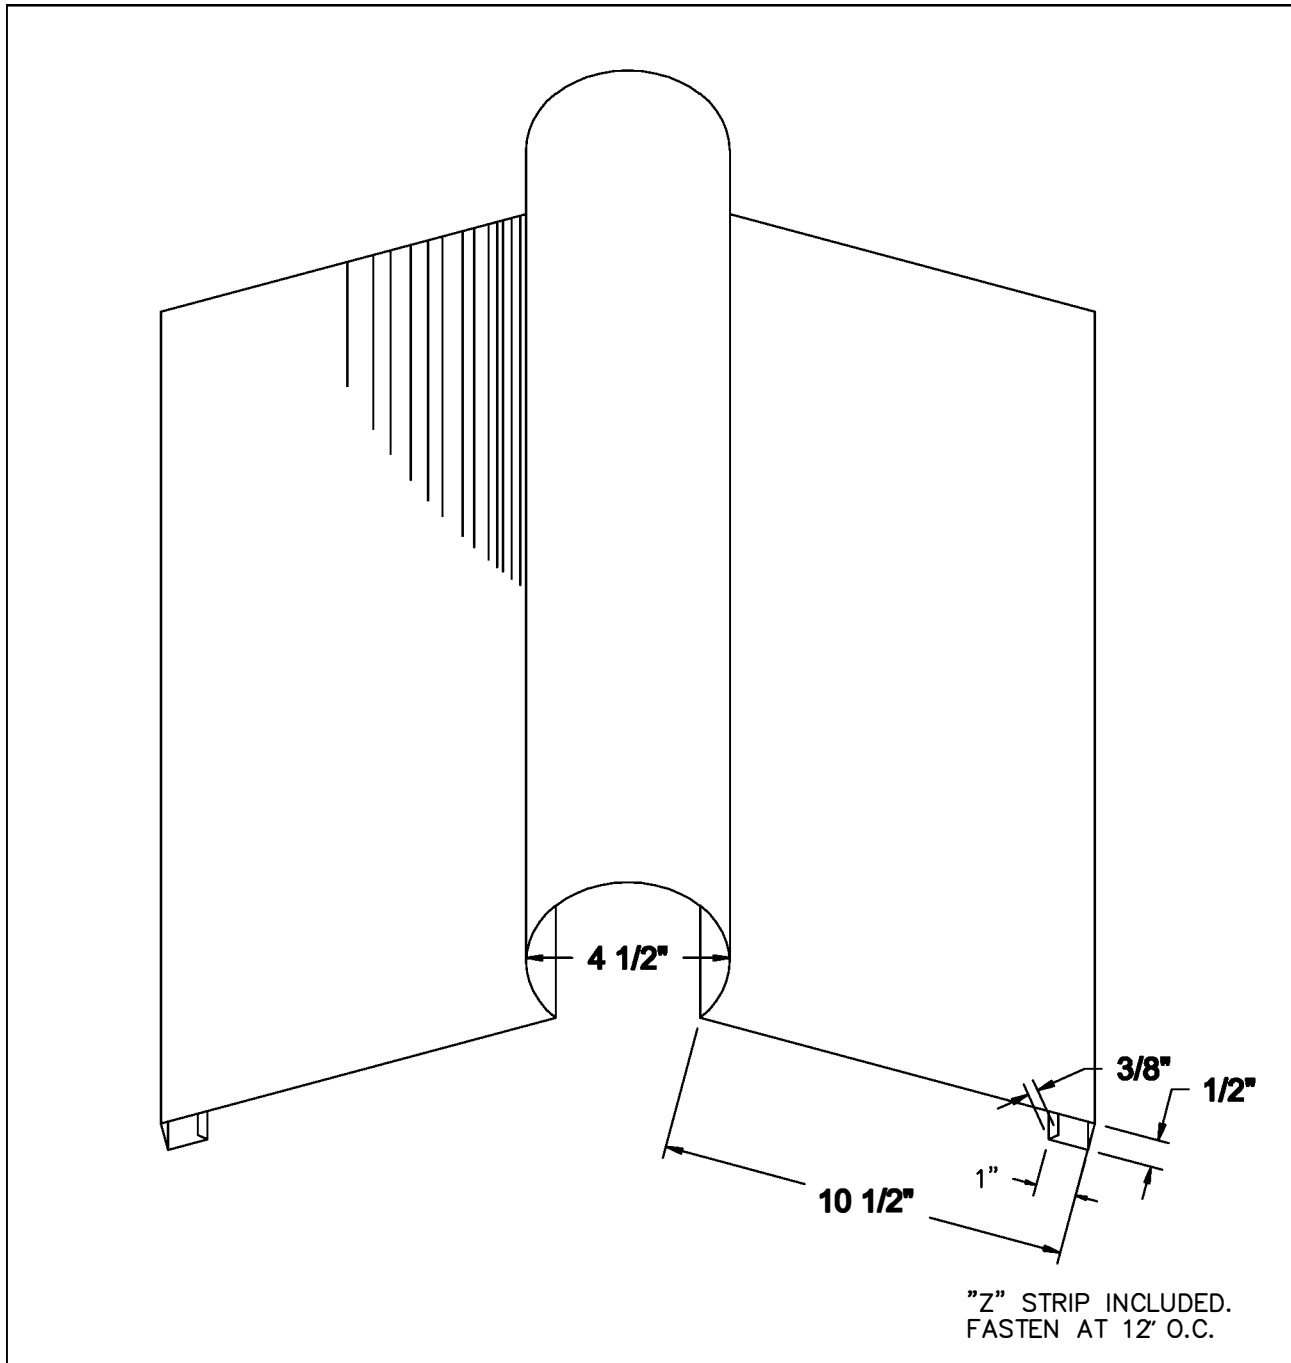

VENTED RIDGE ROLL

AVAILABLE MATERIALS

COPPER FREEDOM GRAY COPPER PATINA COPPER PAINT GRIP STEEL
 PREWEATHERED ZINC GALVANIZED PREFINISHED ALUMINUM

AVAILABLE IN 10 FOOT LENGTHS
 SPECIFY ROOF PITCH
 DIMENSIONS SHOWN ARE STANDARD
 COPPER CRAFT WILL CUSTOM FABRICATE TO YOUR DIMENSIONS