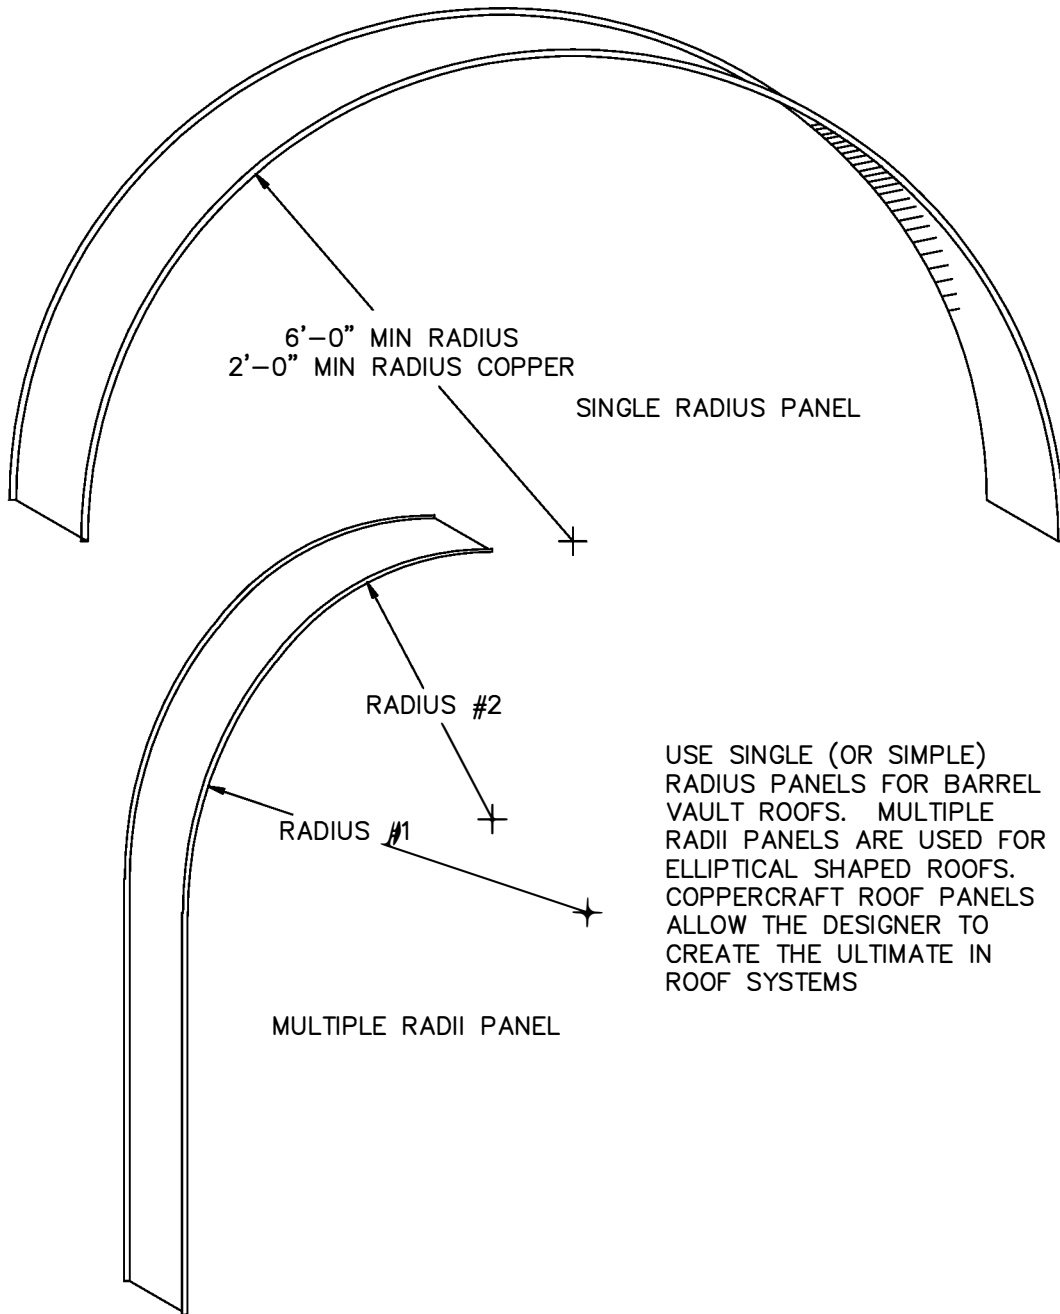

CURVED PANELS

AVAILABLE MATERIALS:

COPPER

FREEDOM GRAY COPPER

PREWEATHERED ZINC

PAINT GRIP STEEL

REV. 7/14