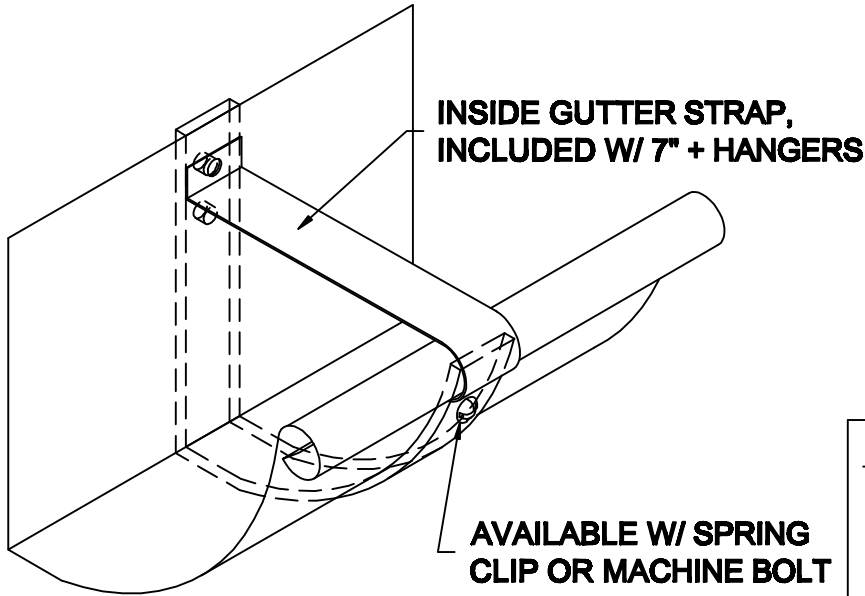

# QUARTER ROUND/ OGEE GUTTER ISOMETRIC DRAWINGS OF HANGERS

## 5" - 8" QUARTER ROUND GUTTER & HANGER W/ INSIDE STRAP

**\*\*GUTTER PROFILE AVAILABLE IN STANDING SEAM AND HI-BACK.**

### HANGER SPECIFICATIONS

## 5" - 8" OGEE GUTTER & HANGER W/ INSIDE STRAP

**\*\*GUTTER PROFILE AVAILABLE IN STANDING SEAM AND HI-BACK.**

REV. 7/14