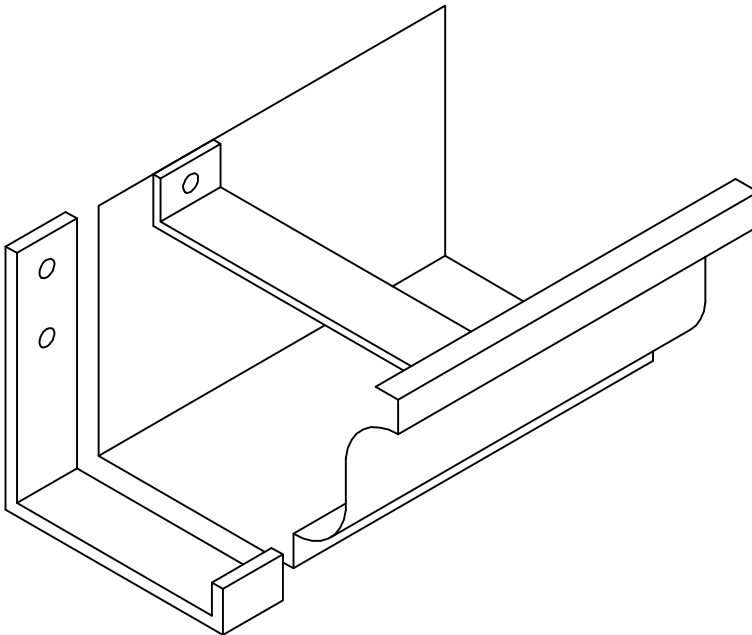

# QUARTER ROUND/ OGEE GUTTER ISOMETRIC DRAWINGS OF HANGERS

## 5" - 8" QUARTER ROUND GUTTER & HANGER W/ INSIDE STRAP

**\*\*GUTTER PROFILE AVAILABLE IN STANDING SEAM AND HI-BACK.**

### HANGER SPECIFICATIONS

## 5" - 8" OGEE GUTTER & HANGER W/ INSIDE STRAP

**\*\*GUTTER PROFILE AVAILABLE IN STANDING SEAM AND HI-BACK.**

REV. 7/14