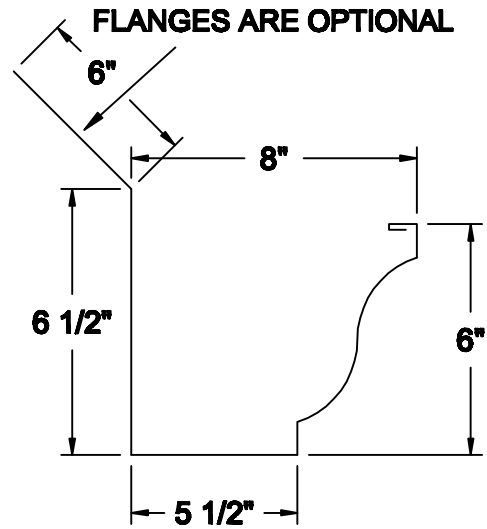

OGEE GUTTERS DIMENSIONS

5" OGEE GUTTER

6" OGEE GUTTER

7" OGEE GUTTER

8" OGEE GUTTER

DRAWINGS ARE NOT TO SCALE

REV. 7/14

IN AREAS SUBJECT TO SNOW SLIDE, COORDINATE THE FRONT EDGE ELEVATION OF GUTTERS WITH ROOF SLOPE LINE.