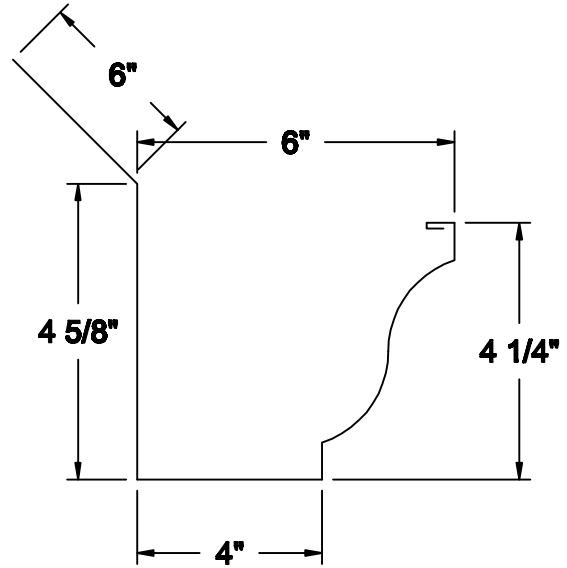

OGEE GUTTERS DIMENSIONS

5" OGEE GUTTER

6" OGEE GUTTER

7" OGEE GUTTER

8" OGEE GUTTER

DRAWINGS ARE NOT TO SCALE

REV. 7/14

IN AREAS SUBJECT TO SNOW SLIDE, COORDINATE THE FRONT EDGE ELEVATION OF GUTTERS WITH ROOF SLOPE LINE.