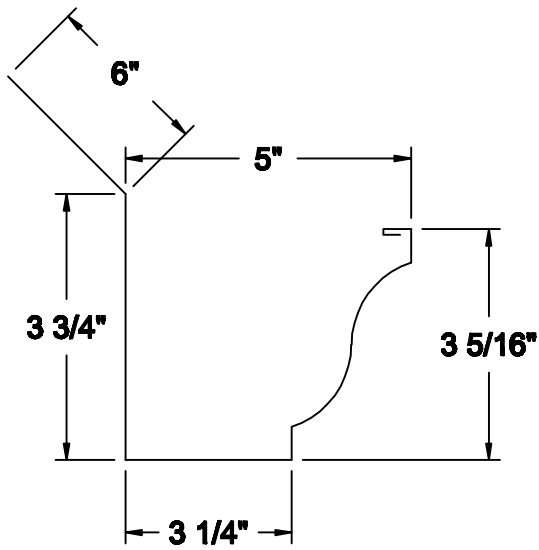

OGEE GUTTERS DIMENSIONS

5" OGEE GUTTER

6" OGEE GUTTER

7" OGEE GUTTER

8" OGEE GUTTER

DRAWINGS ARE NOT TO SCALE

REV. 7/14

IN AREAS SUBJECT TO SNOW SLIDE, COORDINATE THE FRONT EDGE ELEVATION OF GUTTERS WITH ROOF SLOPE LINE.