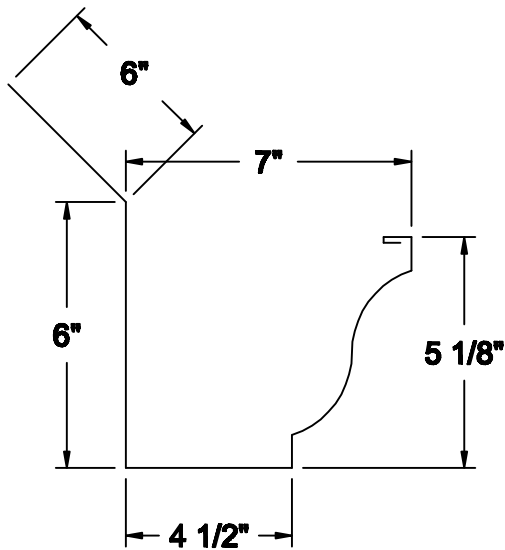

OGEE GUTTERS DIMENSIONS

5" OGEE GUTTER

6" OGEE GUTTER

7" OGEE GUTTER

8" OGEE GUTTER

DRAWINGS ARE NOT TO SCALE

REV. 7/14

IN AREAS SUBJECT TO SNOW SLIDE, COORDINATE THE FRONT EDGE ELEVATION OF GUTTERS WITH ROOF SLOPE LINE.