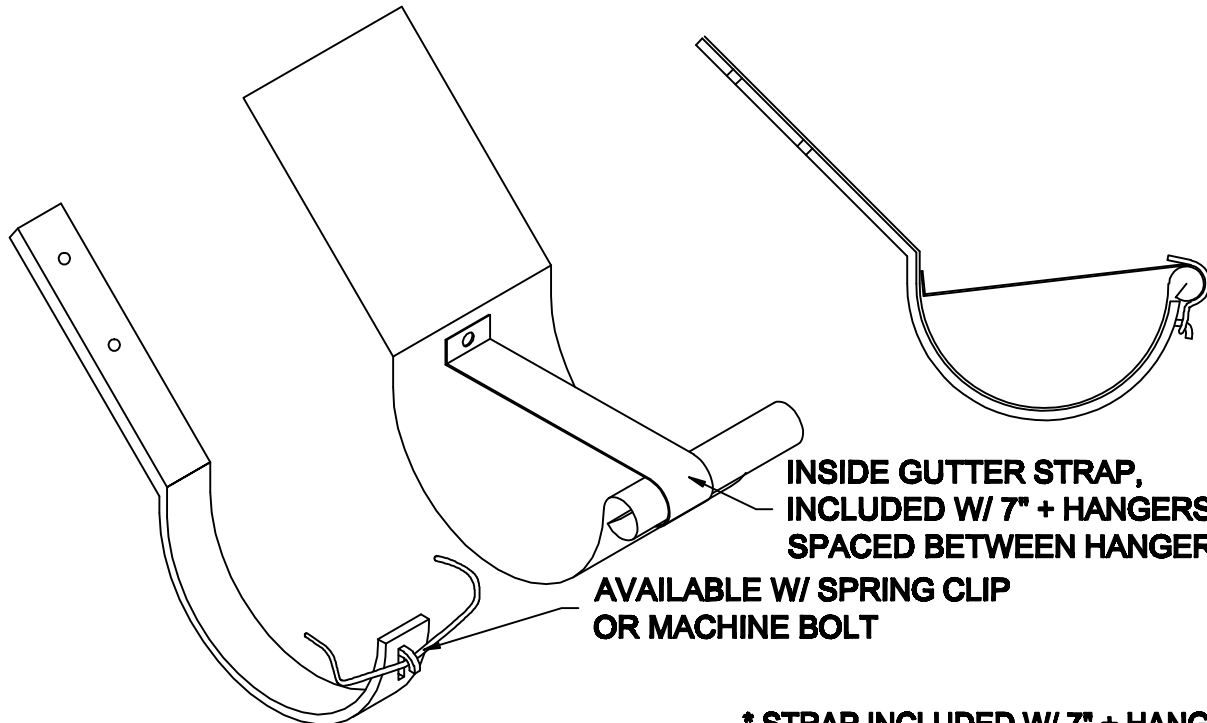

# HALF ROUND GUTTER ISOMETRIC DRAWINGS OF HANGERS

5" - 8" HALF ROUND GUTTER & HANGER W/ INSIDE STRAP

HANGER SPECIFICATIONS

AVAILABLE MATERIALS

INSIDE GUTTER STRAP,  
INCLUDED W/ 7" + HANGERS;  
SPACED BETWEEN HANGERS

	Aluminum	Copper	Tin Coated Copper	Galvaneal	Galvanized
3/16" X 1" Hanger	●	●	●		
.063" X 1" Strap	●	●	●		
12 ga X 1" Hanger				●	●
20 ga X 1" Strap				●	●

\* STRAP INCLUDED W/ 7" + HANGERS

HOLD DOWN CLIP

AVAILABLE W/ SPRING CLIP  
OR MACHINE BOLT

5" - 8" HALF ROUND GUTTER & HANGER W/ INSIDE STRAP FOR ROOF MOUNT

INSIDE GUTTER STRAP,  
INCLUDED W/ 7" + HANGERS;  
SPACED BETWEEN HANGERS

AVAILABLE W/ SPRING CLIP  
OR MACHINE BOLT

\* STRAP INCLUDED W/ 7" + HANGERS

REV. 7/14