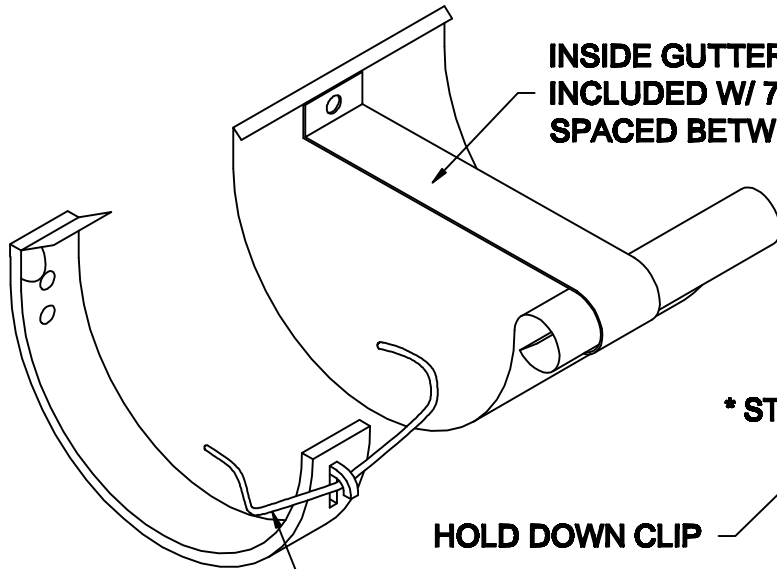

# HALF ROUND GUTTER ISOMETRIC DRAWINGS OF HANGERS

5" - 8" HALF ROUND GUTTER & HANGER W/ INSIDE STRAP

HANGER SPECIFICATIONS

AVAILABLE MATERIALS

INSIDE GUTTER STRAP,  
INCLUDED W/ 7" + HANGERS;  
SPACED BETWEEN HANGERS

	Aluminum	Copper	Tin Coated Copper	Galvaneal	Galvanized
3/16" X 1" Hanger	●	●	●		
.063" X 1" Strap	●	●	●		
12 ga X 1" Hanger				●	●
20 ga X 1" Strap				●	●

\* STRAP INCLUDED W/ 7" + HANGERS

HOLD DOWN CLIP

AVAILABLE W/ SPRING CLIP  
OR MACHINE BOLT

5" - 8" HALF ROUND GUTTER & HANGER W/ INSIDE STRAP FOR ROOF MOUNT

INSIDE GUTTER STRAP,  
INCLUDED W/ 7" + HANGERS;  
SPACED BETWEEN HANGERS

AVAILABLE W/ SPRING CLIP  
OR MACHINE BOLT

\* STRAP INCLUDED W/ 7" + HANGERS

REV. 7/14