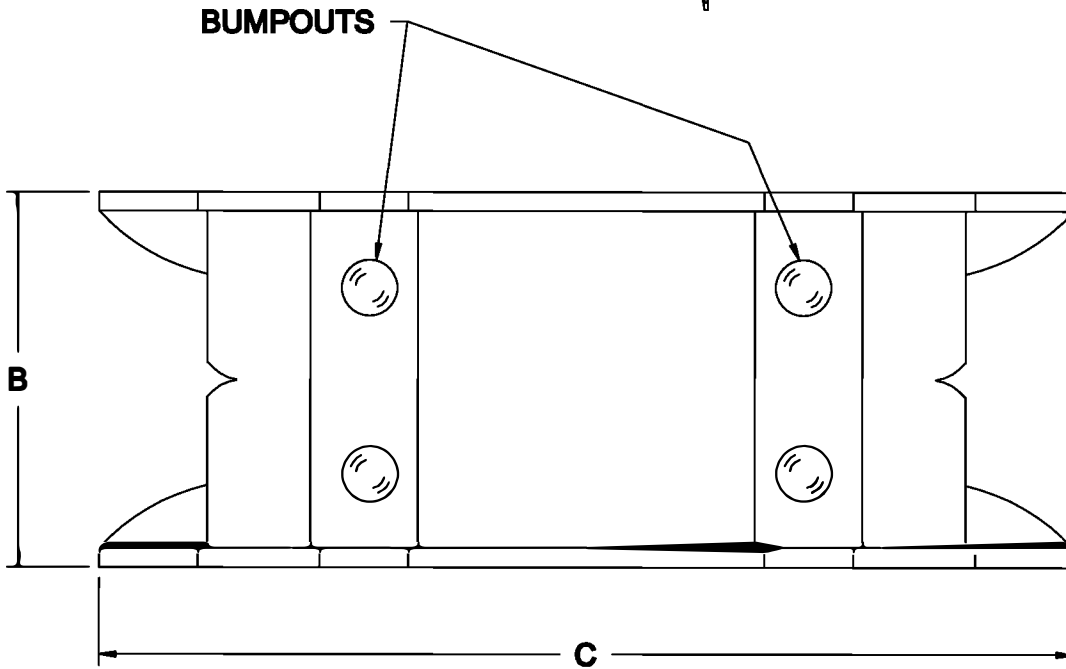

DOWNSPOUT ACCESSORIES

SIZING CHART				
⊗	4"	5"	6"	7"
A	4"	5"	6"	7"
B	4"	5"	6"	7"
C	10.5"	13"	15.5"	18"

AVAILABLE MATERIALS
 COPPER FREEDOM GRAY COPPER PATINA COPPER PRE WEATHERED ZINC

REV. 7/14