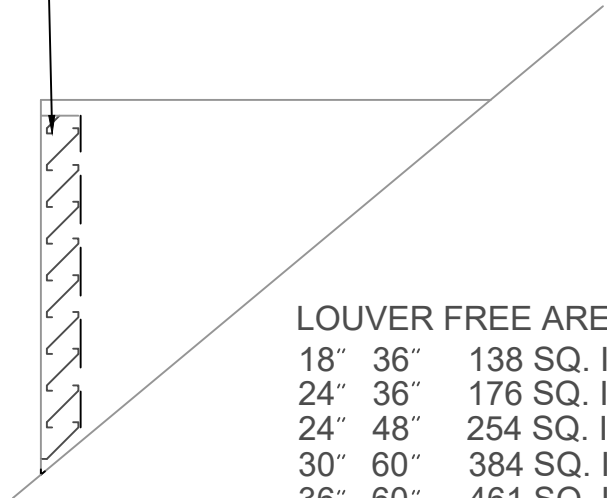

## DIMENSIONS AVAILABLE:

W	H	LOUVER DEPTH:
12"	18"	3"
18"	36"	3"
24"	36"	3"
24"	48"	3"
30"	60"	3"
36"	60"	3"
36"	72"	3"

12" FLANGE SOLDERED  
OR SEALED WATERTIGHT

4" FLANGE IN FRONT

3" DEEP LOUVER W/ BUG SCREEN  
1 1/2" FRAME AROUND LOUVER,  
SET BACK 1/2" FROM FACE

## LOUVER FREE AREA:

18"	36"	138 SQ. IN.
24"	36"	176 SQ. IN.
24"	48"	254 SQ. IN.
30"	60"	384 SQ. IN.
36"	60"	461 SQ. IN.