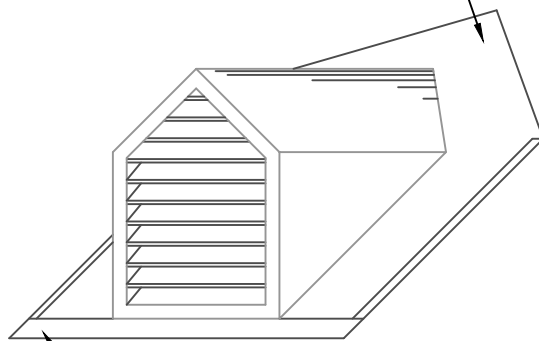

# LOUVER DORMER GABLE TOP

## DIMENSIONS AVAILABLE:

W	H	LOUVER DEPTH:
12"	18"	3"
18"	36"	3"
24"	36"	3"
24"	48"	3"
30"	60"	3"
36"	60"	3"
36"	72"	3"

12" FLANGE SOLDERED  
OR SEALED WATERTIGHT

4" FLANGE IN FRONT

3" DEEP LOUVER W/ BUG SCREEN  
1 1/2" FRAME AROUND LOUVER,  
SET BACK 1/2" FROM FACE

## LOUVER FREE AREA:

18"	36"	138 SQ. IN.
24"	36"	176 SQ. IN.
24"	48"	254 SQ. IN.
30"	60"	384 SQ. IN.
36"	60"	461 SQ. IN.