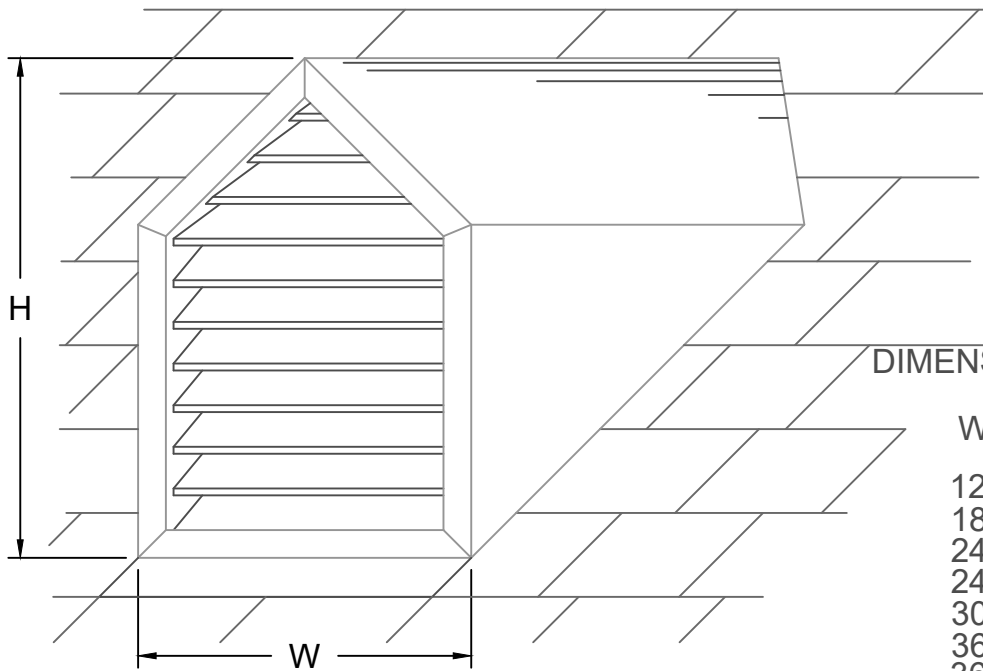

# LOUVER DORMER GABLE TOP

## DIMENSIONS AVAILABLE:

W	H	LOUVER DEPTH:
12"	18"	3"
18"	36"	3"
24"	36"	3"
24"	48"	3"
30"	60"	3"
36"	60"	3"
36"	72"	3"

12" FLANGE SOLDERED  
OR SEALED WATERTIGHT

4" FLANGE IN FRONT

3" DEEP LOUVER W/ BUG SCREEN  
1 1/2" FRAME AROUND LOUVER,  
SET BACK 1/2" FROM FACE

## LOUVER FREE AREA:

18"	36"	138 SQ. IN.
24"	36"	176 SQ. IN.
24"	48"	254 SQ. IN.
30"	60"	384 SQ. IN.
36"	60"	461 SQ. IN.